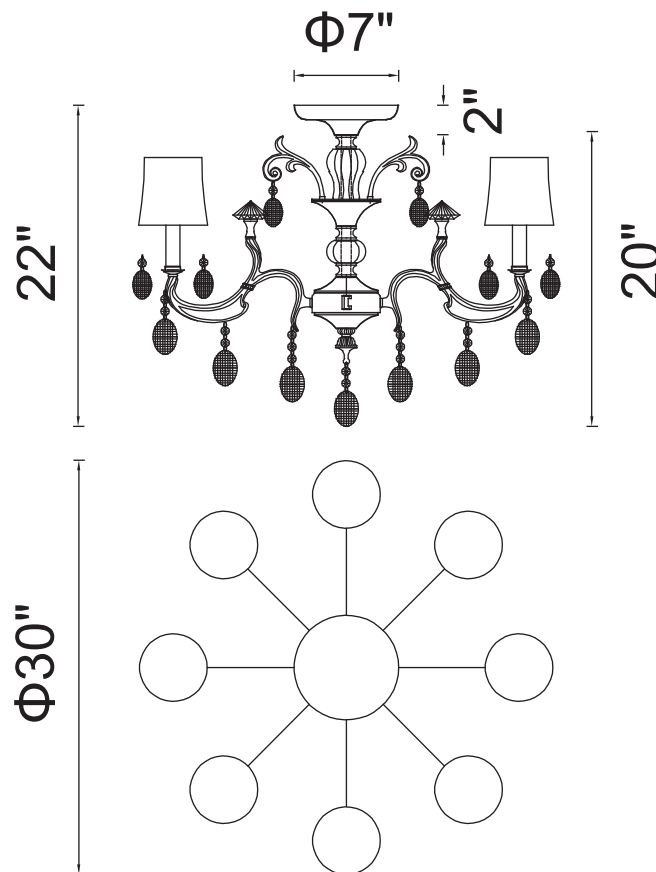

PROJECT: \_\_\_\_\_

FIXTURE TYPE: \_\_\_\_\_

LOCATION: \_\_\_\_\_

CONTACT/PHONE: \_\_\_\_\_

Item	2016C30AB-8
Collection	FLAWLESS
Finish	Antique Brass
Glass	-----
Crystal	Clear
Input	120V AC,60HZ,AC

Shade	-----
Length/Dia.	30"
Width/Ext.	-----
Height	20"
Maximum	22"
Lumens	-----

Light Source	E12
Bulb Info.	8×60W
Included	-----
Dimmable	Yes
Color	-----
Weight	