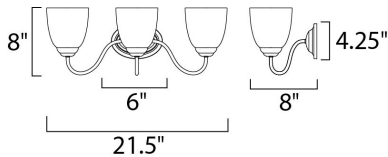

**MEASUREMENTS**

DIMENSION : 21.5" W x 8" H x 8" Ext  
 BACK PLATE : 4.25" W x 6" H  
 HANGING WEIGHT : 4 lb

**LAMPING**

INPUT VOLTAGE : 120V  
 LUMENS : 0 Rated  
 BULB : 3 x 60W Incandescent E26 Medium , 180W Total  
 BULB INCLUDED : (Not Included)  
 DIMMABLE : Yes