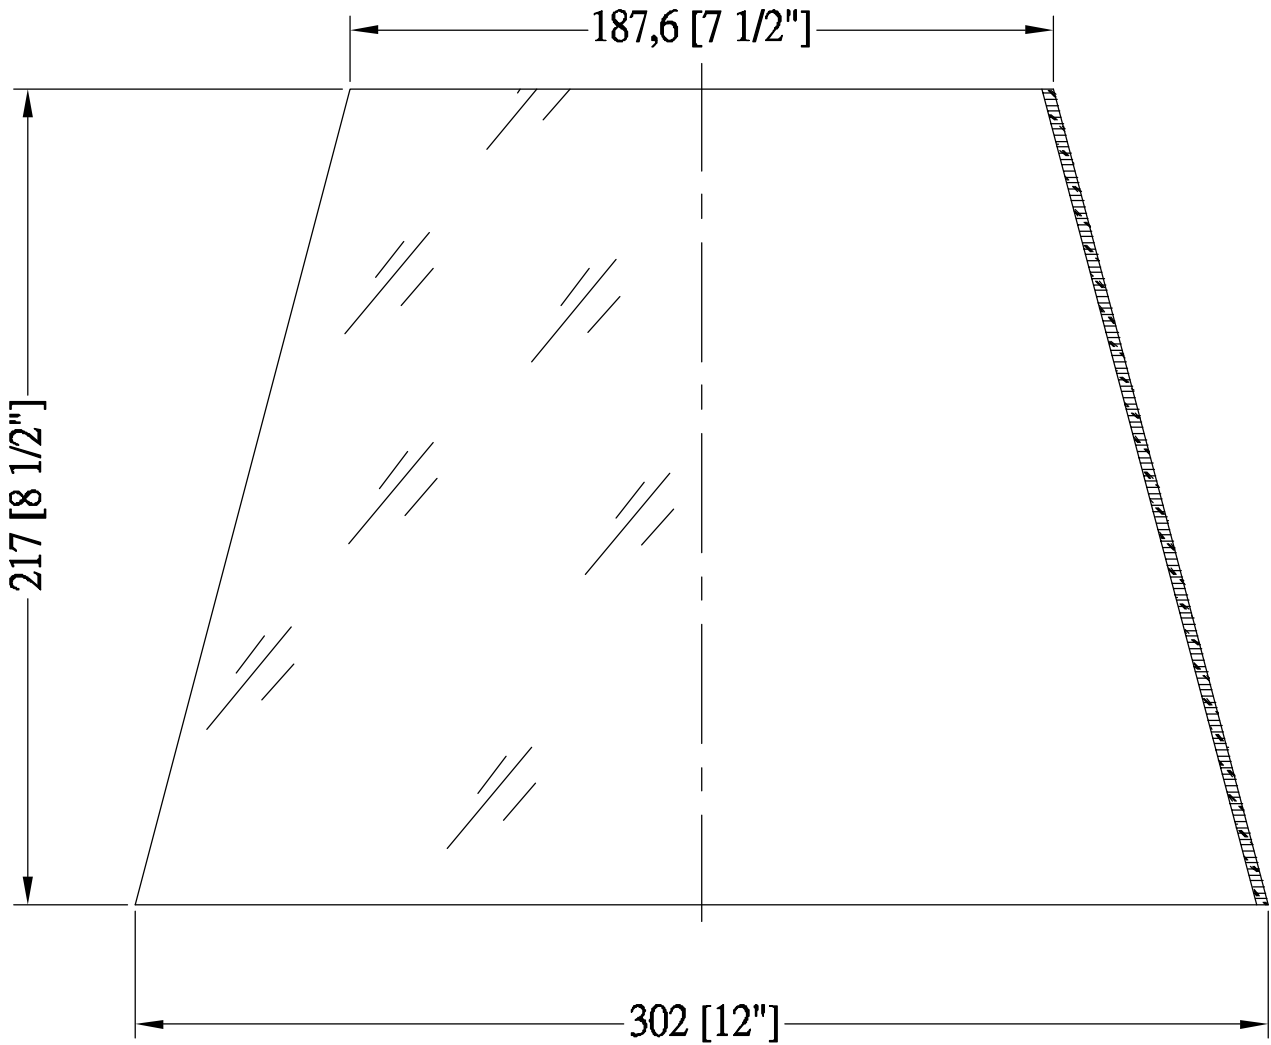

**INNOVATIONS LIGHTING
DESIGN COPYRIGHT - 18/09/2020
ALL RIGHTS RESERVED AND MAY
NOT BE DUPLICATED WITHOUT OUR
WRITTEN PERMISSION**

ITEM:G384A-12CL