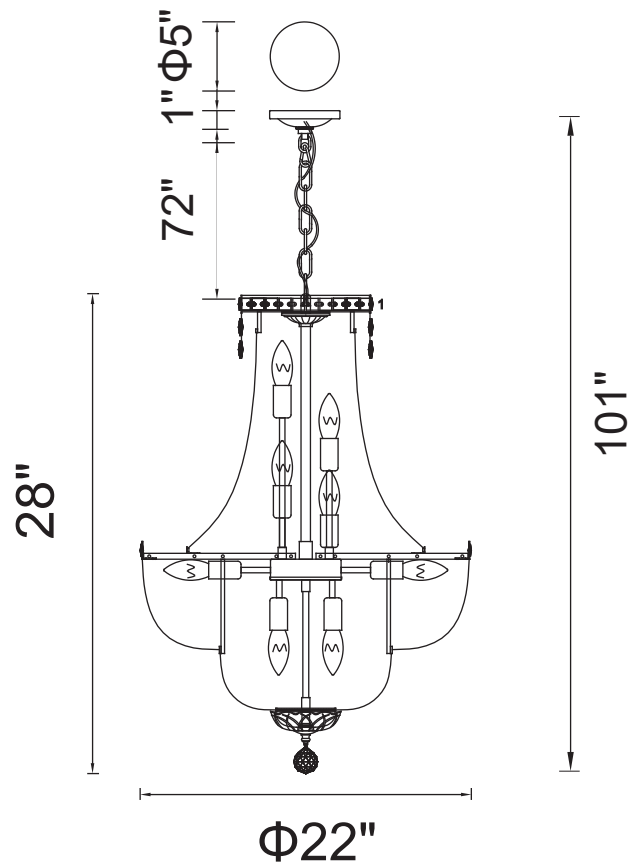

PROJECT: _____

FIXTURE TYPE: _____

LOCATION: _____

CONTACT/PHONE: _____

Item	8003P22C
Collection	STEFANIA
Finish	Chrome
Glass	-----
Crystal	Clear
Input	120V AC,60HZ,AC

Shade	-----
Length/Dia.	22"
Width/Ext.	-----
Height	28"
Maximum	101"
Lumens	-----

Light Source	E12
Bulb Info.	13x60W
Included	-----
Dimmable	Yes
Color	-----
Weight	