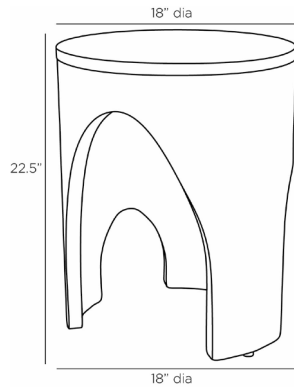

# ARTERIO RS

## BERLOF END TABLE

FEI18

H: 22.5 IN, Dia: 18.00 IN

Whitewash

Contract Recommendations: Adding a lacquer coating provides additional protection

Organic in both inspiration and material, the structure of this essential end table is inspired by the erosion of sea caves by endlessly breaking waves. Crafted of mango wood, the Berlof features free-flowing cutouts that add interest to its subtle form. Finished in a soft white wash. Finish will vary.

### DIMENSIONS

Foot Print	Dia: 18.00 IN
Table Top	Dia: 18.00 IN
Clearance	14"
Diagonal Dimension	29 IN