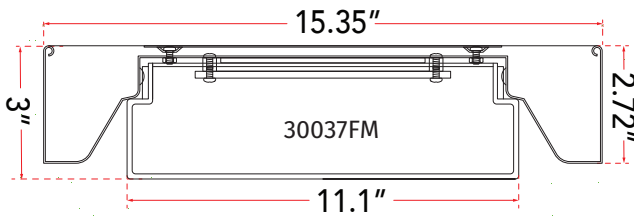

ABRA MODEL **30037FM-BN**

**16" Opal Glass Recessed in a Metal Frame with High Output Dimmable LED**

FAMILY NAME **Eclipse**

UPC **00858083007627**

FIXTURE MATERIAL				FIXTURE DIMENSIONS IN INCHES										
Frame Material	Finishes Available	Diffuser Type	Diffuser Finish	Diameter	Height	o.a.h	Width	Length	Ext	Weight	ADA	Location	Rating	Compliance
Metal	BN-Brushed Nickel	Glass	Frosted	15.35	2.72	3				8		Ceiling Mount only	Damp Location	cETL
LAMPING										Compatible Dimmers		Junction Box Type		SUPPLIED
Lamp Type	Lamp qty	Wattage	Max Wattage	Base	Kelvin	CRI	Initial Lumen's	Delivered Lumen's	Voltage			Standard 4 x 4 Octagon Box		
LED	1	20w	20w	Solid State Module	3000k	90+	1700	1190 estimated	120v					
SPECIAL NOTES														