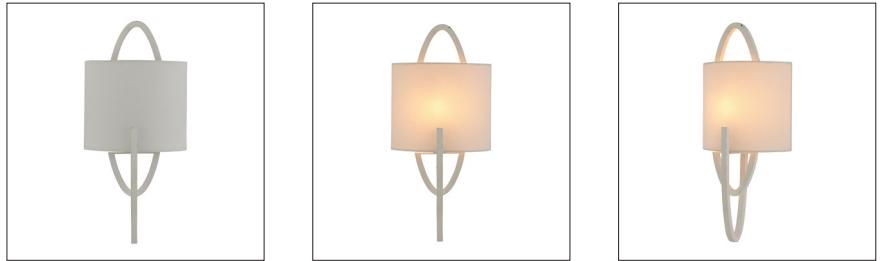

ARTERIOS

OBRA SCONCE

49799

H: 20 IN, W: 9 IN, D: 3.5 IN

White Gesso, White Linen

Contract Suitable As Is

With a geometric, abstract-style profile, the Obra channels a modern Bauhaus aesthetic. The slender silhouette is composed of a white gesso steel foundation with a white linen demilune shade. The oval shape of the backing complements the style of the half-moon shape of the shade, and the different finishes create a monochromatic story for this piece. Finish will vary. Damp-rated, although limited covered outdoor areas may affect finish.

APPEARANCE

Material	Linen, Steel
Finish	White, White Gesso
Finish Will Vary	true
Top Coat/Sealant	true

DIMENSIONS

Center Of Mount From Btm	8
Center Of Mount From Btm	12 IN
Backplate	H: 8 IN, W: 4.5 IN, D: 1 IN
Mount	H: 7.5 IN, W: 4 IN

WIRING

Rating	Damp
Cord	1 FT, Black/White, SVT
Socket	1, Type B - E12
Photographed Bulb	Clear Straight Tip Candelabra Bulb
Maximum Watt	40
Voltage	110-120 V

CERTIFICATIONS

Certifications	Mexico
	Australia, United States, Canada