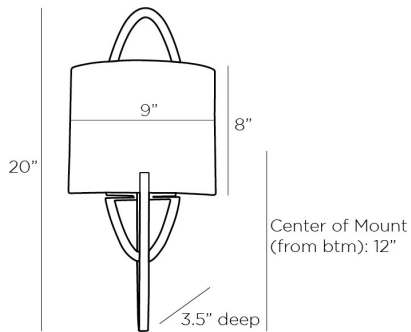

ARTERIOS

OBRA SCONCE

49799

H: 20 IN, W: 9 IN, D: 3.5 IN

White Gesso, White Linen

Contract Suitable As Is

With a geometric, abstract-style profile, the Obra channels a modern Bauhaus aesthetic. The slender silhouette is composed of a white gesso steel foundation with a white linen demilune shade. The oval shape of the backing complements the style of the half-moon shape of the shade, and the different finishes create a monochromatic story for this piece. Finish will vary. Damp-rated, although limited covered outdoor areas may affect finish.

APPEARANCE

Material	Linen, Steel
Finish	White, White Gesso
Finish Will Vary	true
Top Coat/Sealant	true

DIMENSIONS

Center Of Mount From Btm	8
Center Of Mount From Btm	12 IN
Backplate	H: 8 IN, W: 4.5 IN, D: 1 IN
Mount	H: 7.5 IN, W: 4 IN

WIRING

Rating	Damp
Cord	1 FT, Black/White, SVT
Socket	1, Type B - E12
Photographed Bulb	Clear Straight Tip Candelabra Bulb
Maximum Watt	40
Voltage	110-120 V

CERTIFICATIONS

Certifications	Mexico
	Australia, United States, Canada

COMPLIANCY

UL/ETL	Yes
RoHS	false

SHIPPING

Product Weight	5 LBS
Gross Weight 1	9 LBS
Shipping Box 1	H: 7.5 IN, L: 23 IN, W: 12 IN
Shipping Box 2	H: 0 IN, L: 0 IN, W: 0 IN
Shipping Box 3	H: 0

ADDITIONAL INFO