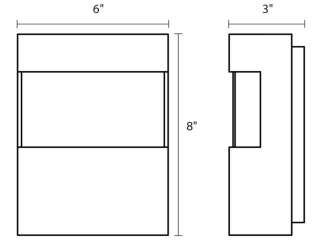

## Band LED Sconce Spec Sheet

SKU: 7280.98-WL    Learn more at:  
<https://sonnemanlight.com/band-led-sconce>

Description: A crisp-edged rectangular aluminum column delivers bright LED illumination outward from a broad inset acrylic band and downward from a powerful recessed downlight.

### Dimensions

Height:	8"
Width:	6"
Extends:	3"
Minimum Extension:	3"
Maximum Extension:	3"
Size:	8"
Canopy/Backplate/Base Width:	5.25
Canopy/Backplate/Base Depth:	0.5
Canopy/Backplate/Base Height:	7

### Shipping

Carton 1 L x W x H:	12" X 10" X 7"
Carton 1 Gross Weight:	4 LBS
Fixture Weight:	1