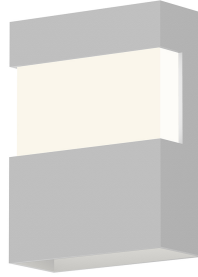

## Band LED Sconce Spec Sheet

SKU: 7280.98-WL    Learn more at:  
<https://sonnemanlight.com/band-led-sconce>

Description: A crisp-edged rectangular aluminum column delivers bright LED illumination outward from a broad inset acrylic band and downward from a powerful recessed downlight.

### Dimensions

Height:	8"
Width:	6"
Extends:	3"
Minimum Extension:	3"
Maximum Extension:	3"
Size:	8"
Canopy/Backplate/Base Width:	5.25
Canopy/Backplate/Base Depth:	0.5
Canopy/Backplate/Base Height:	7