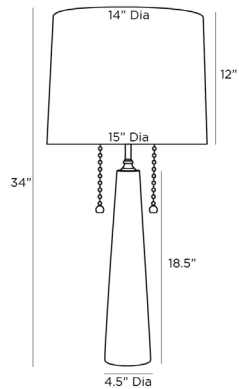

ARTERIOS

SIDNEY LAMP

49924-711
 H: 34 IN, Dia: 15.00 IN
 Black Marble, Antique Brass
 Contract Suitable As Is

This double-socket black marble and antique brass table lamp features a pair of decorative antique brass pull chains and a matching finial. The Sidney is topped with an off-white microfiber drum shade with rolled edges and an off-white cotton lining. Marble will vary.

APPEARANCE

Material Cotton, Marble, Microfiber, Steel
 Finish Antique Brass, Black, Off-White
 Finish Will Vary true
 Top Coat/Sealant true
 Finial Description Antique Brass Sphere
 Finial Dimension 1" Sphere

DIMENSIONS

Shade Top: 14.00 IN, Dia: 15.00 IN, Side: 12 IN
 Body H: 18.5 IN, Dia: 4.50 IN
 Neck H: 5.75 IN, Dia: 0.75 IN
 Foot Print Dia: 4.50 IN

WIRING

Rating Indoor Only
 Tilt Test 10 Degrees - AU
 Cord 10 FT, Back of Lamp Base, Black Cloth, SPT-2
 Socket 2, Antique Brass, Type A - E26
 Switch At Socket, On/Off Pull Chain
 Maximum Watt 60
 Voltage 110-120 V

CERTIFICATIONS

Certifications Mexico
 Australia, United Arab Emirates,
 United Kingdom, United States,
 Canada

COMPLIANCY

UL/ETL Yes
 CB Yes
 RoHS true

SHIPPING

Product Weight 18 LBS
 Gross Weight 1 20 LBS
 Gross Weight 2 5 LBS
 Shipping Box 1 H: 11.75 IN, L: 9.25 IN, W: 31.5 IN
 Shipping Box 2 H: 13 IN, L: 16 IN, W: 16 IN