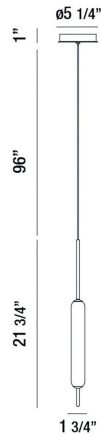

CUMBERLAND, 2" PENDANT

PRODUCT DETAILS

No.	:	37237-028
Product Color	:	ANTIQUE BRASS
Product Material	:	METAL
Shade / Accent Colour	:	WHITE
Shade / Accent Material	:	GLASS
Diameter	:	5.25"
Height	:	21.75"
Overall Height	:	118.75"
Weight	:	1.4lbs

LIGHT SOURCE DETAILS

Light Source Type	:	INTEGRATED LED
Input Voltage	:	120V
Bulb Voltage	:	120V
Socket Type	:	LED
Total Wattage	:	10W
Total Lumen	:	600lm
Kelvin	:	3000K
CRI	:	90
Dimmable	:	Yes

Options Available

ITEM NO.	FINISH	SHADE
37237-011	BLACK	WHITE
37237-028	ANTIQUE BRASS	WHITE
37237-035	SATIN NICKEL	WHITE

TECHNICAL DETAILS

Hanging Support Type	:	WIRE
Hanging Support Length	:	96"
Canopy / Backplate Height	:	1"
Canopy / Backplate Dia.	:	5.25"
Location	:	DRY
Approval	:	
Title 24	:	Yes