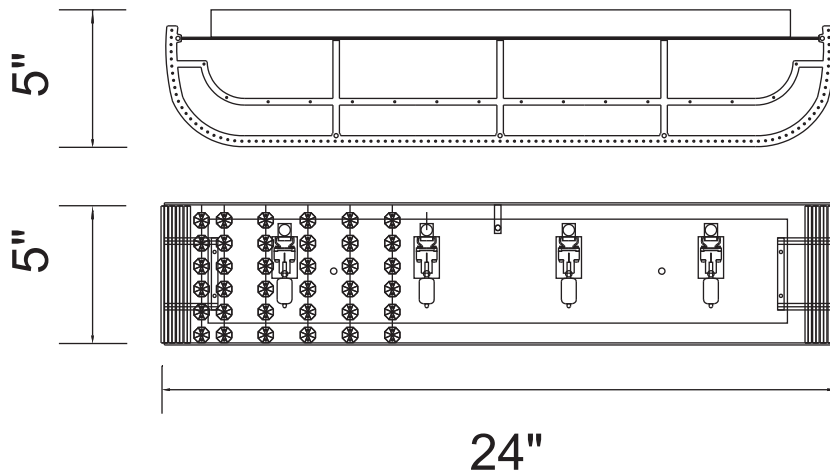

PROJECT: _____
 FIXTURE TYPE: _____
 LOCATION: _____
 CONTACT/PHONE: _____

Item	5320W24C
Collection	ELSA
Finish	Chrome
Glass	Clear
Crystal	Clear
Input	120V AC,60HZ,AC

Shade	-----
Length/Dia.	24"
Width/Ext.	5"
Height	5"
Maximum	-----
Lumens	-----

Light Source	G9
Bulb Info.	4x40W
Included	-----
Dimmable	Yes
Color	-----
Weight	