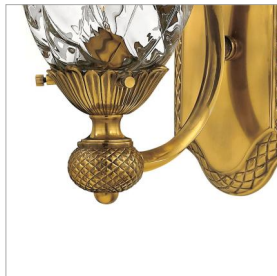

PLANTATION

4140BB

SINGLE LIGHT SCONCE

A Hinkley classic, the ornate Plantation collection features exceptional pineapple shaped, clear optic glass that makes a noble statement with matching candle sleeves and elaborate, decorative cast detailing.

DETAILS	
FINISH:	Burnished Brass
MATERIAL:	Brass
GLASS:	Clear Optic
DIMMABLE:	YES, WITH DIMMABLE LAMP (NOT INCLUDED)

DIMENSIONS	
WIDTH:	6"
HEIGHT:	14.5"
WEIGHT:	7lb
BACK PLATE:	4.75"W X 12"H
EXTENSION:	8.5"
TOP TO OUTLET:	8.5"

LIGHT SOURCE	
LIGHT SOURCE:	Socketed
WATTAGE:	1-5w Cand. LED, 60w Equiv.
VOLTAGE:	120v

SHIPPING	
CARTON LENGTH:	14.5
CARTON WIDTH:	10
CARTON HEIGHT:	20.5
CARTON WEIGHT:	11

PRODUCT DETAILS:

- Suitable for use in dry (indoor) locations as defined by NEC and CEC. Meets United States UL Underwriters Laboratories & CSA Canadian Standards Association Product Safety Standards.
- Classic, elegant lines and timeless details enhance a traditional space

HINKLEY

HINKLEY
33000 Pin Oak Parkway
Avon Lake, OH 44012

PHONE: (440) 653-5500
Toll Free: 1 (800) 446-5539

hinkley.com