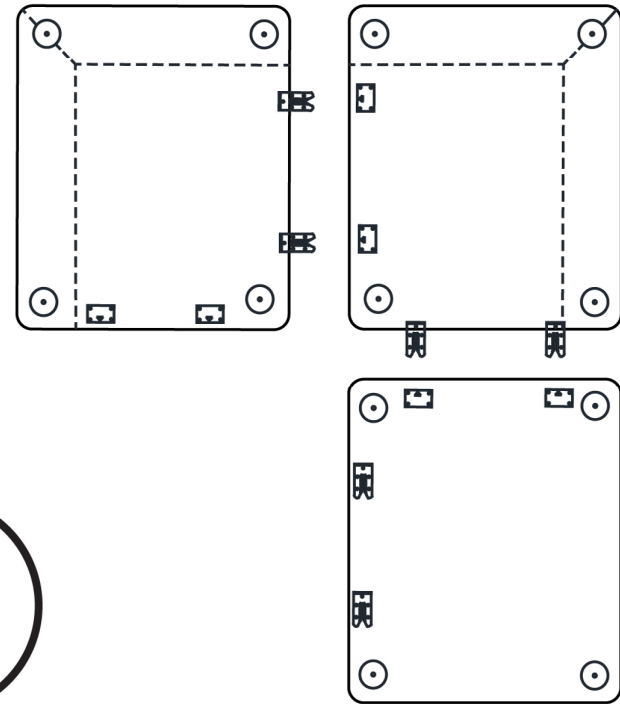

MOE'S

home collection

ASSEMBLY INSTRUCTIONS.

FORM NOOK MODULAR SECTIONAL
SONORAN TAN LEATHER

XQ-1006-40

THANK YOU FOR YOUR PURCHASE!

PARTS AND HARDWARE.

STEP 1.

Detail 1

Step 1: Use the connection joint to attach the sofa modules - see detail 1

NOTES.

Thank you for purchasing this quality product! Be sure to check all packing material carefully for small part that may have come loose inside the carton during shipping.