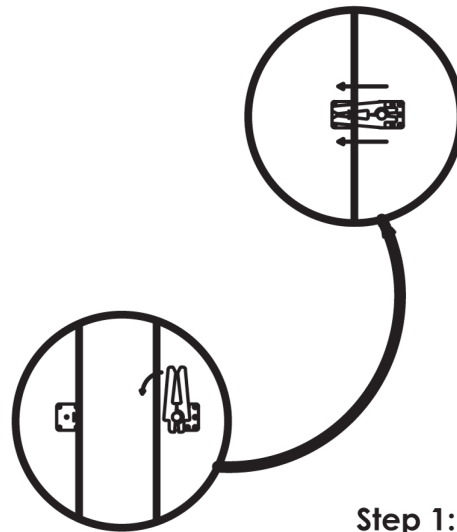

MOE'S

home collection

ASSEMBLY INSTRUCTIONS.

FORM NOOK MODULAR SECTIONAL
SONORAN TAN LEATHER

XQ-1006-40

THANK YOU FOR YOUR PURCHASE!

PARTS AND HARDWARE.

STEP 1.

Detail 1

Step 1: Use the connection joint to attach the sofa modules - see detail 1

NOTES.

Thank you for purchasing this quality product! Be sure to check all packing material carefully for small part that may have come loose inside the carton during shipping.

CAUTION: The item is heavy, assembly should be performed by two people.