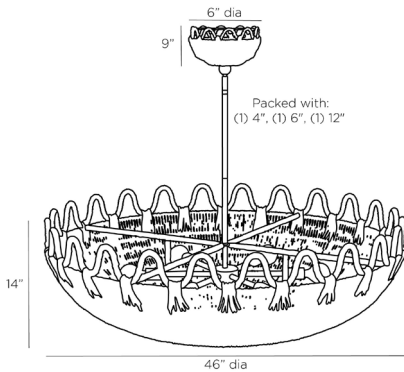

ARTERIOS

MAR CHANDELIER

LAURA KIRAR

GKDLS01

H: 25 IN, Dia: 46.00 IN

Natural

Contract Suitable As Is

Laura Kirar's playfully theatrical natural lampakanay rope is woven into palm forms – as seen with Mar Floor Lamp and Mar Pendant Chandelier - call to mind the classic era of the 1930's in the coastal south of France. Held together by an iron rod finished in antique brass. Kirar pays homage to the details of casually curated Mediterranean interiors with their influences of aged formal furniture, the micro-climate combinations of tropical plants and pines, the passion for all things exotic from carved Spanish vargueño to primitive and sculptural African chairs. Finish will vary.

APPEARANCE

Material	Iron, Rope
Material Type	Lampakanay
Finish	Antique Brass
Finish Will Vary	true
Top Coat/Sealant	true

DIMENSIONS

Chandelier	H: 14 IN, Dia: 46.00 IN
Minimum Hanging Height	25 IN
Maximum Hanging Height	49 IN
Canopy	H: 9 IN, Dia: 6.00 IN

WIRING

Rating	Indoor Only
Cord	10 FT
Socket	6, Type A - E26
Maximum Watt	60
Voltage	110-120 V

CERTIFICATIONS

Certifications	Mexico Australia, European Union, United Arab Emirates, United States, Canada
----------------	--

COMPLIANCY

UL/ETL	Yes
CB	Yes
RoHS	true

SHIPPING

Product Weight	23.5 LBS
Gross Weight 1	33 LBS

ADDITIONAL INFO

Features	Sustainable
----------	-------------

REPLACEMENT PARTS

Replacement Part 1	CANOPY-685
Replacement Part 1 Dim	1" x 6"
Replacement Part 2	PIPE-255
Replacement Part 2 Dim	(1) 4", (1) 6", (1) 12"