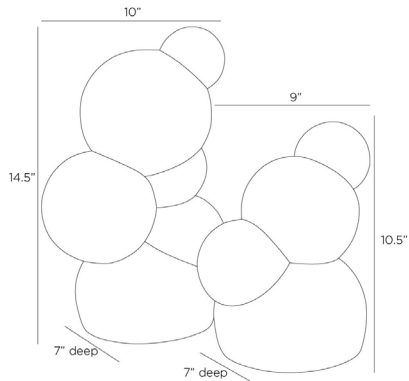

ARTERIO RS

EASTLAKE SCULPTURES, SET OF 2

ASC22

Ivory

Contract Suitable As Is

Polished spheres of ivory glass stone composite stack to recall molecular structures or organic bubbles. Each sculpture is equally impactful when displayed alone or paired. Finish will vary.

APPEARANCE

Material	Glass Stone
Material Type	Composite
Finish Will Vary	true
Top Coat/Sealant	true

DIMENSIONS

Foot Print Large	W: 9 IN, D: 6.5 IN
Foot Print Small	W: 5.5 IN, D: 6.5 IN

SHIPPING

Product Weight	40.1 LBS
Gross Weight 1	15.4 LBS
Gross Weight 2	26.4 LBS
Shipping Box 1	H: 12.25 IN, L: 10.7 IN, W: 13.75 IN
Shipping Box 2	H: 13 IN, L: 11 IN, W: 18.5 IN