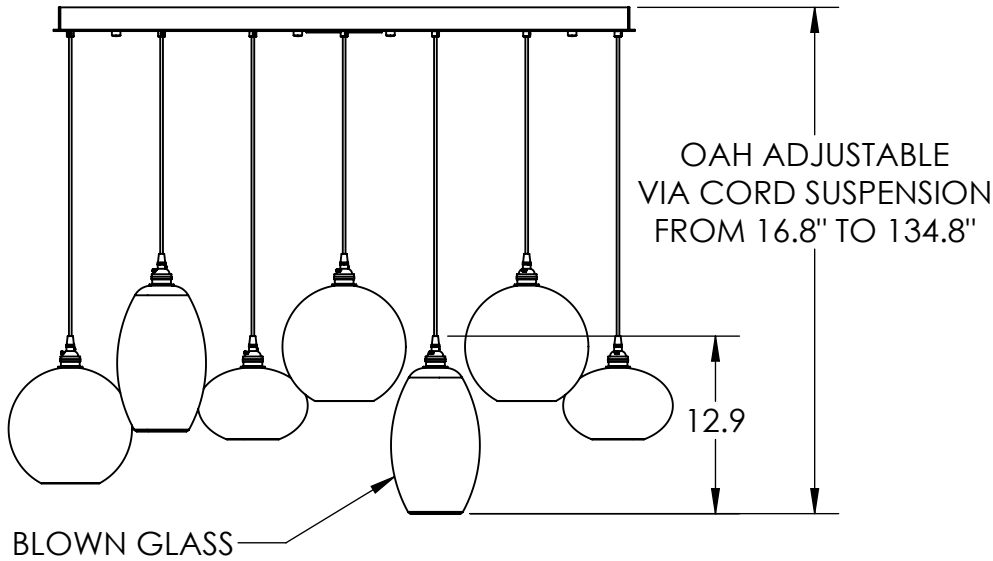

Collection: MISTO

Product #: PLB0048-07

HAND BLOWN GLASS DIMENSIONS  
MAY VARY UP TO 1"

*Bulbs Not Included*

Visit [hammertonstudio.com](http://hammertonstudio.com) for product options and specifications.

6/20/2017 (A)

Mounting Packet: R	Electrical Type: INCANDESCENT	<b>Mounting Detail</b> <p>42.4</p> <p>8.4</p> <p>Ø 5.5 BOLT CIRCLE</p>
Approximate lbs.: 60	Bulb Qty: 7    Bulb Type: A19	
Finish: SEE WEB SITE FOR OPTIONS	Wattage: 40    Voltage: 120	<p>MOUNTS DIRECTLY TO J-BOX</p>
Top Diffuser: CLOSED	Socket Type: MEDIUM BASE, E26	
Bottom Diffuser: OPEN	UL Location: DRY	
All fixtures created by Hammerton are handcrafted by artisans. Dimensions may vary up to 7/8".		
© Copyright 2017. All rights in design, detail or invention of this drawing are reserved as the property of Hammerton. Any imitation or adaptation without written consent is strictly prohibited.		
Hammerton Inc. 217 Wright Brothers Dr. Salt Lake City, UT 84116 (801)973-8095		