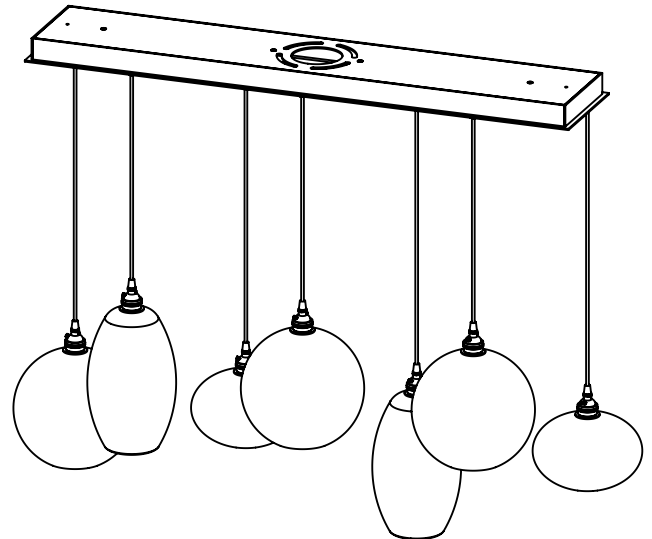

Collection: MISTO

Product #: PLB0048-07

HAND BLOWN GLASS DIMENSIONS  
MAY VARY UP TO 1"

*Bulbs Not Included*

Visit [hammertonstudio.com](http://hammertonstudio.com) for product options and specifications.

6/20/2017 (A)

Mounting Packet: R	Electrical Type: INCANDESCENT	<b>Mounting Detail</b> <p>42.4</p> <p>8.4</p> <p>Ø 5.5 BOLT CIRCLE</p>
Approximate lbs.: 60	Bulb Qty: 7    Bulb Type: A19	
Finish: SEE WEB SITE FOR OPTIONS	Wattage: 40    Voltage: 120	<p>MOUNTS DIRECTLY TO J-BOX</p>
Top Diffuser: CLOSED	Socket Type: MEDIUM BASE, E26	
Bottom Diffuser: OPEN	UL Location: DRY	
All fixtures created by Hammerton are handcrafted by artisans. Dimensions may vary up to 7/8".		
© Copyright 2017. All rights in design, detail or invention of this drawing are reserved as the property of Hammerton. Any imitation or adaptation without written consent is strictly prohibited.		
Hammerton Inc. 217 Wright Brothers Dr. Salt Lake City, UT 84116 (801)973-8095		