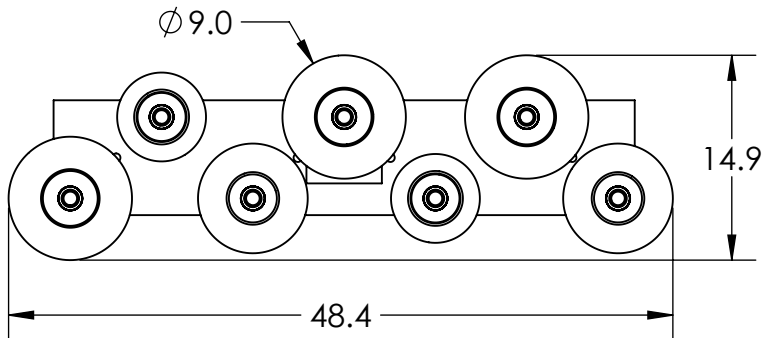

Collection: MISTO

Product #: PLB0048-07

HAND BLOWN GLASS DIMENSIONS  
MAY VARY UP TO 1"

*Bulbs Not Included*

Visit [hammertonstudio.com](http://hammertonstudio.com) for product options and specifications.

6/20/2017 (A)

Mounting Packet: R	Electrical Type: INCANDESCENT	<b>Mounting Detail</b> <p>42.4</p> <p>8.4</p> <p>Ø 5.5 BOLT CIRCLE</p>
Approximate lbs.: 60	Bulb Qty: 7    Bulb Type: A19	
Finish: SEE WEB SITE FOR OPTIONS	Wattage: 40    Voltage: 120	<p>MOUNTS DIRECTLY TO J-BOX</p>
Top Diffuser: CLOSED	Socket Type: MEDIUM BASE, E26	
Bottom Diffuser: OPEN	UL Location: DRY	
All fixtures created by Hammerton are handcrafted by artisans. Dimensions may vary up to 7/8".		
© Copyright 2017. All rights in design, detail or invention of this drawing are reserved as the property of Hammerton. Any imitation or adaptation without written consent is strictly prohibited.		
Hammerton Inc. 217 Wright Brothers Dr. Salt Lake City, UT 84116 (801)973-8095		