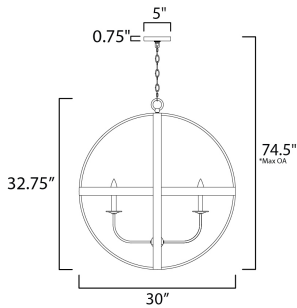

*max overall height

MEASUREMENTS

- DIMENSION : 30" L x 30" W x 32.75" H
- MAX OAH : 74.5" OAH
- CANOPY : 5" W x 0.75" H x 5" L
- HANGING WEIGHT : 11.66 lb

LAMPING

- INPUT VOLTAGE : 120V
- BULB : 6 x 60W Incandescent E12 Candelabra , 360W Total
- BULB INCLUDED : (Not Included)
- DIMMABLE : Yes

FINISHES OPTION

- Antique Pecan / Black
- Barn Wood / Black

MATERIAL

Steel

RATINGS

cULus
Dry Location

ADDITIONAL

ADJUSTABLE
SLOPE: 90
RATED LIFE NA Hours
OPERATING TEMPERATURE:
-20°C (-4°F), 40°C (104°F)