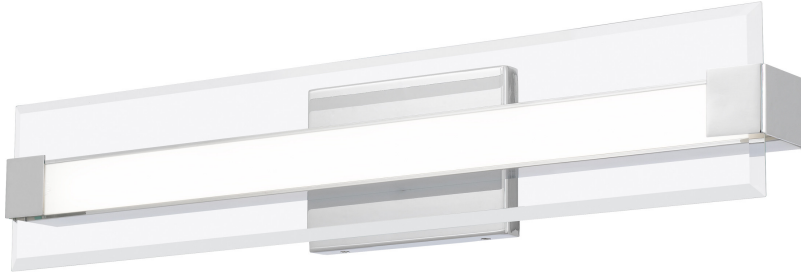

PCS08525C

Salon Bath Light
Polished Chrome

QUOIZEL
LIGHTING

DIMENSIONS

Dimensions: 25.00" W x 5.00" H x 3.75" D

Backplate Dimensions: 4.75"H x 6.75"W

HCWO: 2.5"

Weight: 5.65 lbs

DETAILS

Material: Steel/Glass

Glass/Shade Description: Clear Glass

LAMPING

Light Source: Integrated LED

PHOTOMETRICS

LED

Lumens: 2148