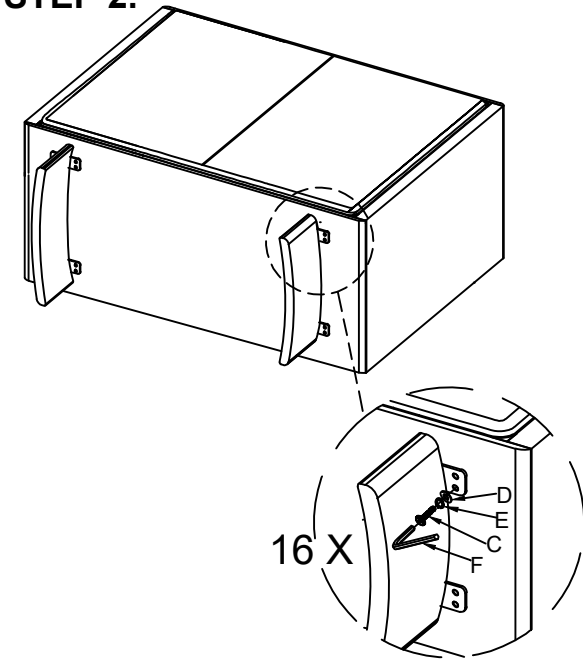

PARTS & HARDWARE.

PART LIST

NO.	DESCRIPTION	IMAGE	Qty
A.	BAR CABINET		1
B.	LEG		2

HARDWARE LIST

HARDWARE LIST

C.	Allen Bolt 6x20mm		16
D.	Washer 8x16mm		16
E.	Spring Washer Ø8mm		16
F.	Allen Key 4mm		1

NOTES.

Thank you for purchasing this quality product!
Be sure to check all packing material carefully
for small part that May have come loose
inside the carton during shipping.

CAUTION: The Item is heavy, assembly
should be performed by two people.

STEP 1.

STEP 2.

STEP 3.

STEP 4.