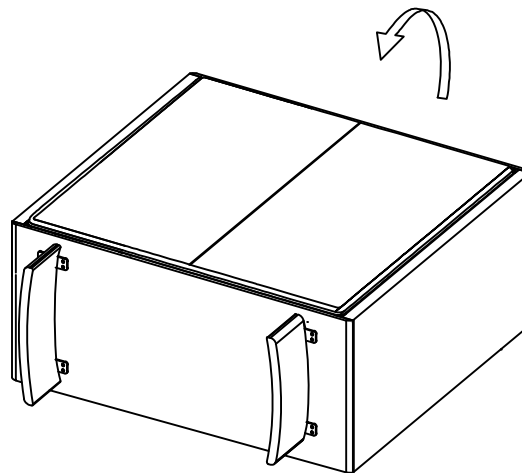

MOE'S

home collection

ASSEMBLY INSTRUCTIONS.

ORSON BAR CABINET BROWN

BZ-1157-03

THANK YOU FOR YOUR PURCHASE!

PARTS & HARDWARE.

PART LIST

NO.	DESCRIPTION	IMAGE	Qty
A.	BAR CABINET		1
B.	LEG		2

HARDWARE LIST

HARDWARE LIST

C.	Allen Bolt 6x20mm		16
D.	Washer 8x16mm		16
E.	Spring Washer Ø8mm		16
F.	Allen Key 4mm		1

NOTES.

Thank you for purchasing this quality product!
Be sure to check all packing material carefully
for small part that May have come loose
inside the carton during shipping.

CAUTION: The Item is heavy, assembly
should be performed by two people.

STEP 1.

STEP 2.

STEP 3.

STEP 4.