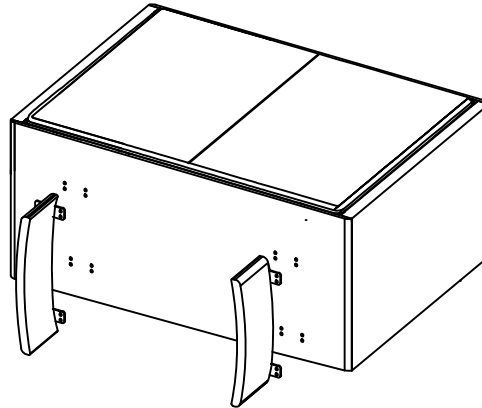

PARTS & HARDWARE.

PART LIST

NO.	DESCRIPTION	IMAGE	Qty
A.	BAR CABINET		1
B.	LEG		2

HARDWARE LIST

HARDWARE LIST

C.	Allen Bolt 6x20mm		16
D.	Washer 8x16mm		16
E.	Spring Washer Ø8mm		16
F.	Allen Key 4mm		1

NOTES.

Thank you for purchasing this quality product!
Be sure to check all packing material carefully
for small part that May have come loose
inside the carton during shipping.

CAUTION: The Item is heavy, assembly
should be performed by two people.

STEP 1.