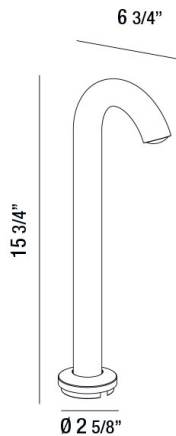

31912, BOLLARD, 1X4W, LED

PRODUCT DETAILS

No.	:	31912-020
Product Color	:	GRAPHITE GREY
Length	:	6.75"
Diameter	:	2.625"
Height	:	15.75"
Weight	:	0.8lbs

LIGHT SOURCE DETAILS

Light Source Type	:	INTEGRATED LED
Input Voltage	:	120V
Bulb Voltage	:	120V
Socket Type	:	LED
Total Wattage	:	4W
Total Lumen	:	320lm
Kelvin	:	3000K
CRI	:	80
Dimmable	:	No

Options Available

ITEM NO.	FINISH	SHADE
31912-020	GRAPHITE GREY	

TECHNICAL DETAILS

Driver	:	Electronic driver 120V 50/60Hz
IP Rating	:	65
Location	:	WET
Approval	:	
Title 24	:	Yes

PROJECT INFORMATION

 Job Name: Date: Type: