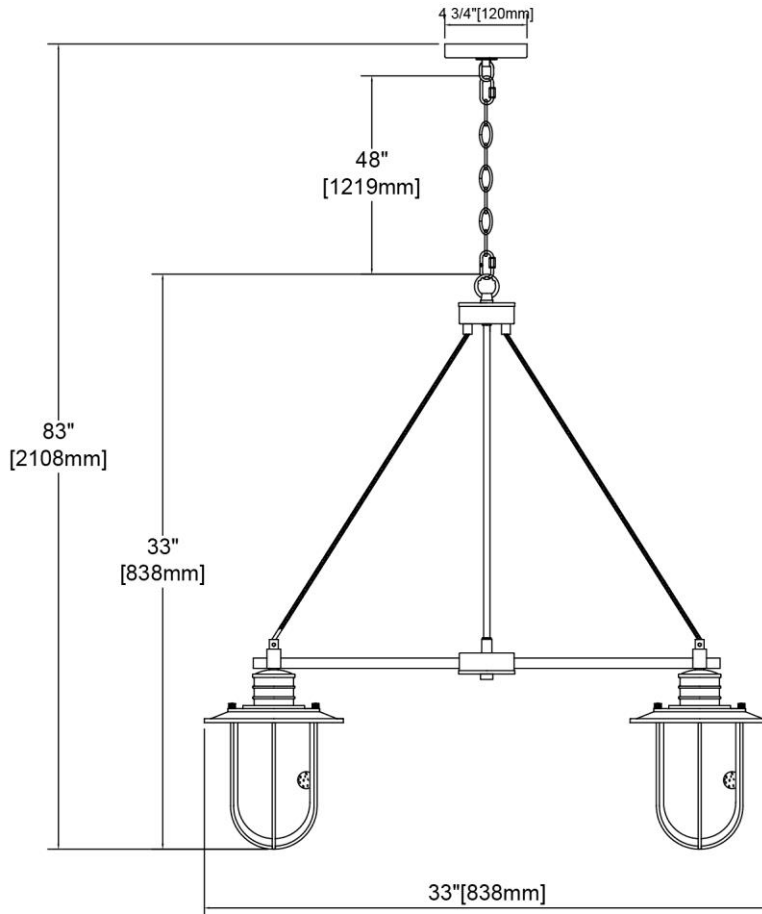

ITEM #:	46404/5
UPC	748119139340
Description	Lakeshore Drive 5-Light Chandelier in Matte Black with Seedy Glass
Finish	Matte Black
Materials	Glass, Steel
Brand	ELK Lighting
Collection	Lakeshore Drive
Category	Indoor Lighting
Type	Chandelier

ITEM DIMENSIONS				RATINGS & SPECIFICATIONS				
Width	33 inches			Safety Rating	ETL		Certification	Dry locations
Depth	33 inches			ADA Compliant	N/A		Voltage	120 volts
Height	33 inches			BULBS / SOCKETS				
Weight	14 pounds			Quantity	5		Wattage	60 watts
ADDITIONAL DIMENSIONS				Included	No		Type	A19 (E26 Medium Base)
Backplate / Canopy	4.75 diameter			Other	N/A			
HCWO	N/A			CHAIN / CORD INFORMATION				
Min. Extension	N/A			Chain	48 inches		Cord	96 inches - Black
Max. Extension	N/A			SHADE / GLASS DETAILS				
OVERALL HEIGHT				Shade/Glass Description	Seedy Glass			
Min.	36 inches		Max.	83 inches				
EXTENSION ROD(S)				Width	4 inches		Height	8 inches
N/A				Width at Top	N/A		Width at Bottom	N/A