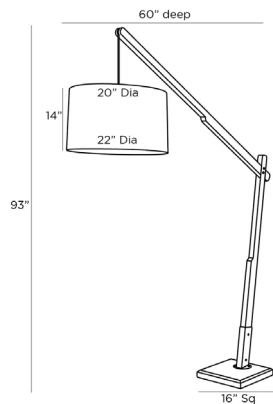

ARTERIOS

SARSA FLOOR LAMP

75006-869
H: 93 IN, W: 23 IN, D: 60 IN
Ebony Teak, Travertine
Contract Suitable As Is

Architectural brilliance is realized in this industrial-inspired floor lamp. The towering, fixed-angle Sarsa is constructed with an ebonized wood arm mounted onto a natural travertine base. A black cloth cord runs along the length of the piece, with suspension points at different heights. The extra length can be wrapped around the mounted anchor on the side. The lamp is fitted with an off-white linen drum shade with an off-white cotton lining and a dimmer switch. Finish will vary.

APPEARANCE

Material	Cotton, Linen, Travertine, Wood
Material Type	Teak
Finish	Ebony, Natural, Off-White
Finish Will Vary	true
Top Coat/Sealant	false

DIMENSIONS

Shade	Top: 22.00 IN, Dia: 23.00 IN, Side: 14 IN
Foot Print	W: 16 IN, D: 16 IN

WIRING

Rating	Indoor Only
Tilt Test	10 Degrees - AU
Cord	12 FT, Black Cloth, Exits Neck, SPT-2
Socket	1, Black, Type A - E26
Switch	Full Range Dimmer, On Line
Maximum Watt	150
Voltage	110-120 V

CERTIFICATIONS