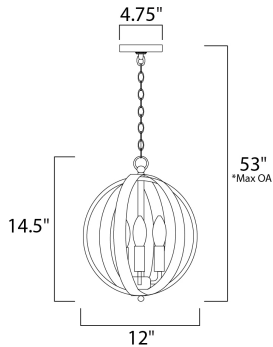

*max overall height

MEASUREMENTS

- DIMENSION : 12" L x 12" W x 14.5" H
- MAX OAH : 53" OAH
- CANOPY : 4.75" W x 0.75" H x 4.75" L
- HANGING WEIGHT : 4.75 lb

LAMPING

- LUMENS : 0 Rated
- BULB : 3 x 60W Incandescent E12 Candelabra , 180W Total
- BULB INCLUDED : (Not Included)
- DIMMABLE : Yes