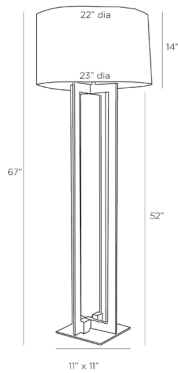

ARTERIOS

HOYT FLOOR LAMP

76016-120
H: 67 IN, Dia: 23.00 IN
Bronze, Iron
Contract Suitable As Is

The elongated, open-frame construction of the Hoyt is defined by intersecting iron rectangles, creating a simple silhouette with modern sensibility. The airy, geometric design's footprint is minimal, making this an ideal piece to counter bulkier decor. A bronze finish distinguishes its fine form and adds an aged quality we love. Topped with an off-white linen drum shade with off-white cotton lining and a bronze sphere finial.

APPEARANCE

Material	Cotton, Iron, Linen
Finish	Bronze, Off-White
Top Coat/Sealant	true
Finial Description	1" Bronze Sphere

DIMENSIONS

Shade	11 IN Top: 22.00 IN, Dia: 23.00 IN, Side: 14 IN
Body	H: 52 IN, W: 11 IN, D: 11 IN
Base	H: 0.25 IN, W: 11 IN, D: 11 IN
Harp	11" Brass IN

WIRING

Rating	Indoor Only
Suggested Bulb Type	A19
Tilt Test	10 Degrees - AU
Cord	10 FT, Back of Lamp Base, Clear/Silver, SPT-2
Socket	1, Brass, Type A - E26
Switch	3-Way Rotary, At Socket
Maximum Watt	150
Voltage	110-120 V