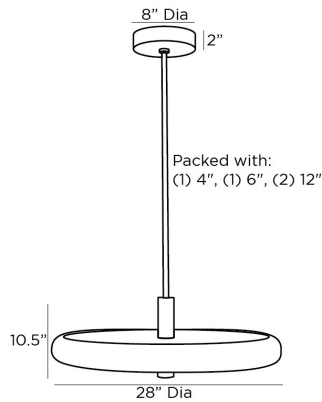

ARTERIOS

PLATO PENDANT

49369
H: 16.5 IN, Dia: 28.00 IN
English Bronze
Contract Suitable As Is

A modern play on the Atomic profile popular in mid-century design, the saucer-shaped Plato pendant is reimaged in English bronze iron, with a frosted acrylic diffuser. The LED light is suspended by antique brass iron pipes and canopies. Damp-rated, although limited covered outdoor areas may affect finish.

APPEARANCE

Material Acrylic, Iron
Finish Antique Brass, English Bronze, Frosted
Top Coat/Sealant true

DIMENSIONS

Pendant H: 10.5 IN, Dia: 28.00 IN
Minimum Hanging Height 16.5 IN
Maximum Hanging Height 46.5 IN
Canopy H: 2 IN, Dia: 8.00 IN

REPLACEMENT PARTS

Replacement Part 1 PIPE-516
Replacement Part 1 Dim (1) 4", (1) 6", and (1) 12"
Replacement Part 2 49369FIN

CONTRACT

Contract Suitable true