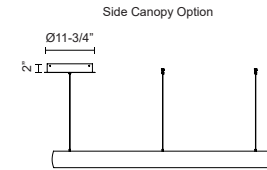

HALO PD22753

PENDANTS

PROJECT

PD22753-BK
Black

PD22753-BS
Brushed Silver

PD22753-WH
White

SPECIFICATION DETAILS

Fixture Dimensions	D52" x H4-1/4"
Light Source	LED with DC Driver
Wattage	118W
Total Lumens	10500lm
Delivered Lumens	BK-2433lm; BN-2826lm; WH-3356lm;
Voltage	120V
Color Temperature	3000K
CRI (Ra)	90CRI
Optional Color Temps	2700K - 5000K Available, Minimum Order Quantities Apply
LED Rated Life	50,000 hours
Dimming	100% - 10%, TRIAC or ELV Dimmer (Not Included)
Diffuser Details	White Acrylic Diffuser
Adjustable	Yes
Wire Length	120" Max
Wire Type	Clear SSL Wire
Minimum Hang Height	42"
Sloped Ceiling Adaptable	Yes
Location	Dry
Illumination Direction	Up and Down
Canopy Dimensions	D11-3/4" x H2"
Paint Finish	BK01; WH01;

* For custom options, consult factory for details.

* For warranty information, please visit www.kuzcolighting.com/warranty

DESCRIPTION

The circular Halo light makes a sleek and bold statement. This fixture illuminates your room in a smooth circular pattern, which is both modern and minimal. Available in four sizes and three finishes: Black, White and Brushed Nickel. They can be arranged in a tier formation to complement your space.