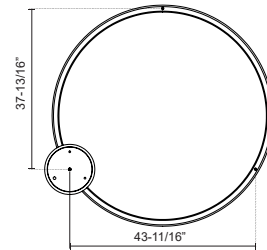

HALO PD22753

PENDANTS

PROJECT

PD22753-BK
Black

PD22753-BS
Brushed Silver

PD22753-WH
White

SPECIFICATION DETAILS

Fixture Dimensions	D52" x H4-1/4"
Light Source	LED with DC Driver
Wattage	118W
Total Lumens	10500lm
Delivered Lumens	BK-2433lm; BN-2826lm; WH-3356lm;
Voltage	120V
Color Temperature	3000K
CRI (Ra)	90CRI
Optional Color Temps	2700K - 5000K Available, Minimum Order Quantities Apply
LED Rated Life	50,000 hours
Dimming	100% - 10%, TRIAC or ELV Dimmer (Not Included)
Diffuser Details	White Acrylic Diffuser
Adjustable	Yes
Wire Length	120" Max
Wire Type	Clear SSL Wire
Minimum Hang Height	42"
Sloped Ceiling Adaptable	Yes
Location	Dry
Illumination Direction	Up and Down
Canopy Dimensions	D11-3/4" x H2"
Paint Finish	BK01; WH01;

* For custom options, consult factory for details.

* For warranty information, please visit www.kuzcolighting.com/warranty

DESCRIPTION

The circular Halo light makes a sleek and bold statement. This fixture illuminates your room in a smooth circular pattern, which is both modern and minimal. Available in four sizes and three finishes: Black, White and Brushed Nickel. They can be arranged in a tier formation to complement your space.