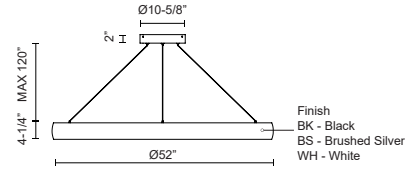

HALO PD22753

PENDANTS

PROJECT

PD22753-BK
Black

PD22753-BS
Brushed Silver

PD22753-WH
White

SPECIFICATION DETAILS

Fixture Dimensions	D52" x H4-1/4"
Light Source	LED with DC Driver
Wattage	118W
Total Lumens	10500lm
Delivered Lumens	BK-2433lm; BN-2826lm; WH-3356lm;
Voltage	120V
Color Temperature	3000K
CRI (Ra)	90CRI
Optional Color Temps	2700K - 5000K Available, Minimum Order Quantities Apply
LED Rated Life	50,000 hours
Dimming	100% - 10%, TRIAC or ELV Dimmer (Not Included)
Diffuser Details	White Acrylic Diffuser
Adjustable	Yes
Wire Length	120" Max
Wire Type	Clear SSL Wire
Minimum Hang Height	42"
Sloped Ceiling Adaptable	Yes
Location	Dry
Illumination Direction	Up and Down
Canopy Dimensions	D11-3/4" x H2"
Paint Finish	BK01; WH01;

* For custom options, consult factory for details.

* For warranty information, please visit www.kuzcolighting.com/warranty

DESCRIPTION

The circular Halo light makes a sleek and bold statement. This fixture illuminates your room in a smooth circular pattern, which is both modern and minimal. Available in four sizes and three finishes: Black, White and Brushed Nickel. They can be arranged in a tier formation to complement your space.