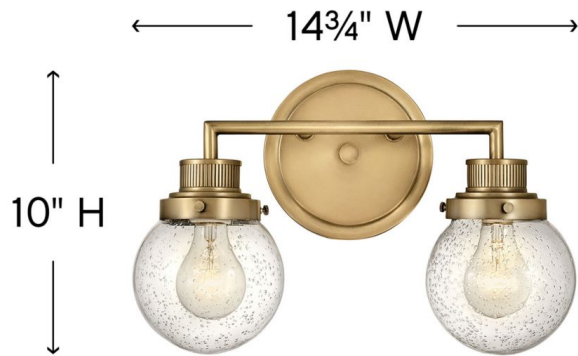

### TWO LIGHT VANITY

Poppy features clear glass spheres that bubble out of the refined, ribbed Chrome or Heritage Brass fitters to create a simple, yet sophisticated silhouette. An elegant, stepped backplate and crisp crossbar anchor this airy design. Poppy showcases mid-century style with a spectacular spin.

DETAILS	
FINISH:	Heritage Brass
MATERIAL:	Steel
GLASS:	Clear Seedy
DIMMABLE:	YES, WITH DIMMABLE LAMP (NOT INCLUDED)

DIMENSIONS	
WIDTH:	14.8"
HEIGHT:	10"
WEIGHT:	2.6lb
BACK PLATE:	6" Dia.
EXTENSION:	7"
TOP TO OUTLET:	3"

LIGHT SOURCE	
LIGHT SOURCE:	Socketed
WATTAGE:	2-8w Med. LED, 100w Equiv.
VOLTAGE:	120v

SHIPPING	
CARTON LENGTH:	22
CARTON WIDTH:	12.5
CARTON HEIGHT:	8.5
CARTON WEIGHT:	4.2