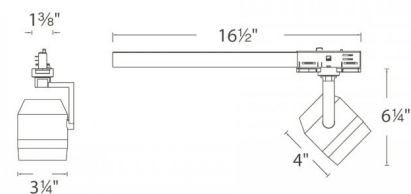

FINISHES

LINE DRAWING