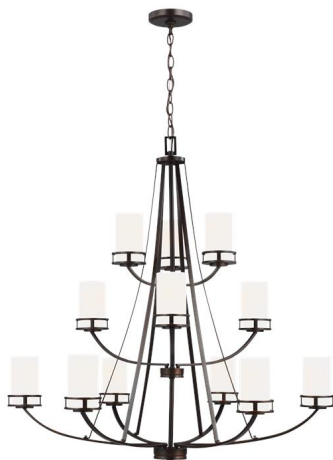

GENERATION LIGHTING

3121612-710: Twelve Light Chandelier

Collection: Robie

Traditional iron forms and casual styling available in three finishes

Linear elements stream throughout the fixture to compose a relaxed but exotic ambiance

Available in three finishes: Brushed Nickel, Burnt Sienna and Midnight Black

Assortment offers three-, five-, nine- or twelve-light chandeliers, one-light mini-pendant and one-, two-, three- and four-light vanity fixture.

Meets Title 24 energy efficiency standards

UPC #:785652075179

Finish: Bronze (710)

Dimensions:

Diameter: 40"

Height: 40 5/8"

Weight: 23.98 lbs.

Overall Height: 115 1/8"

Wire: 120" (color/Brown)

Chain: 72"

Mounting Proc.: Screw Collar - Chain

Connection: Mounted To Box

Bulbs:

12 - Medium A19 75w Max. 120v - Not included

Features:

- Easily converts to LED with optional replacement lamps
- Meets Title 24 energy efficiency standards
- Title 24 compliant if used with Joint Appendix (JA8) approved light bulbs listed in the California Energy Commission Appliance database.
- Supplied with wire pre-laced through chain