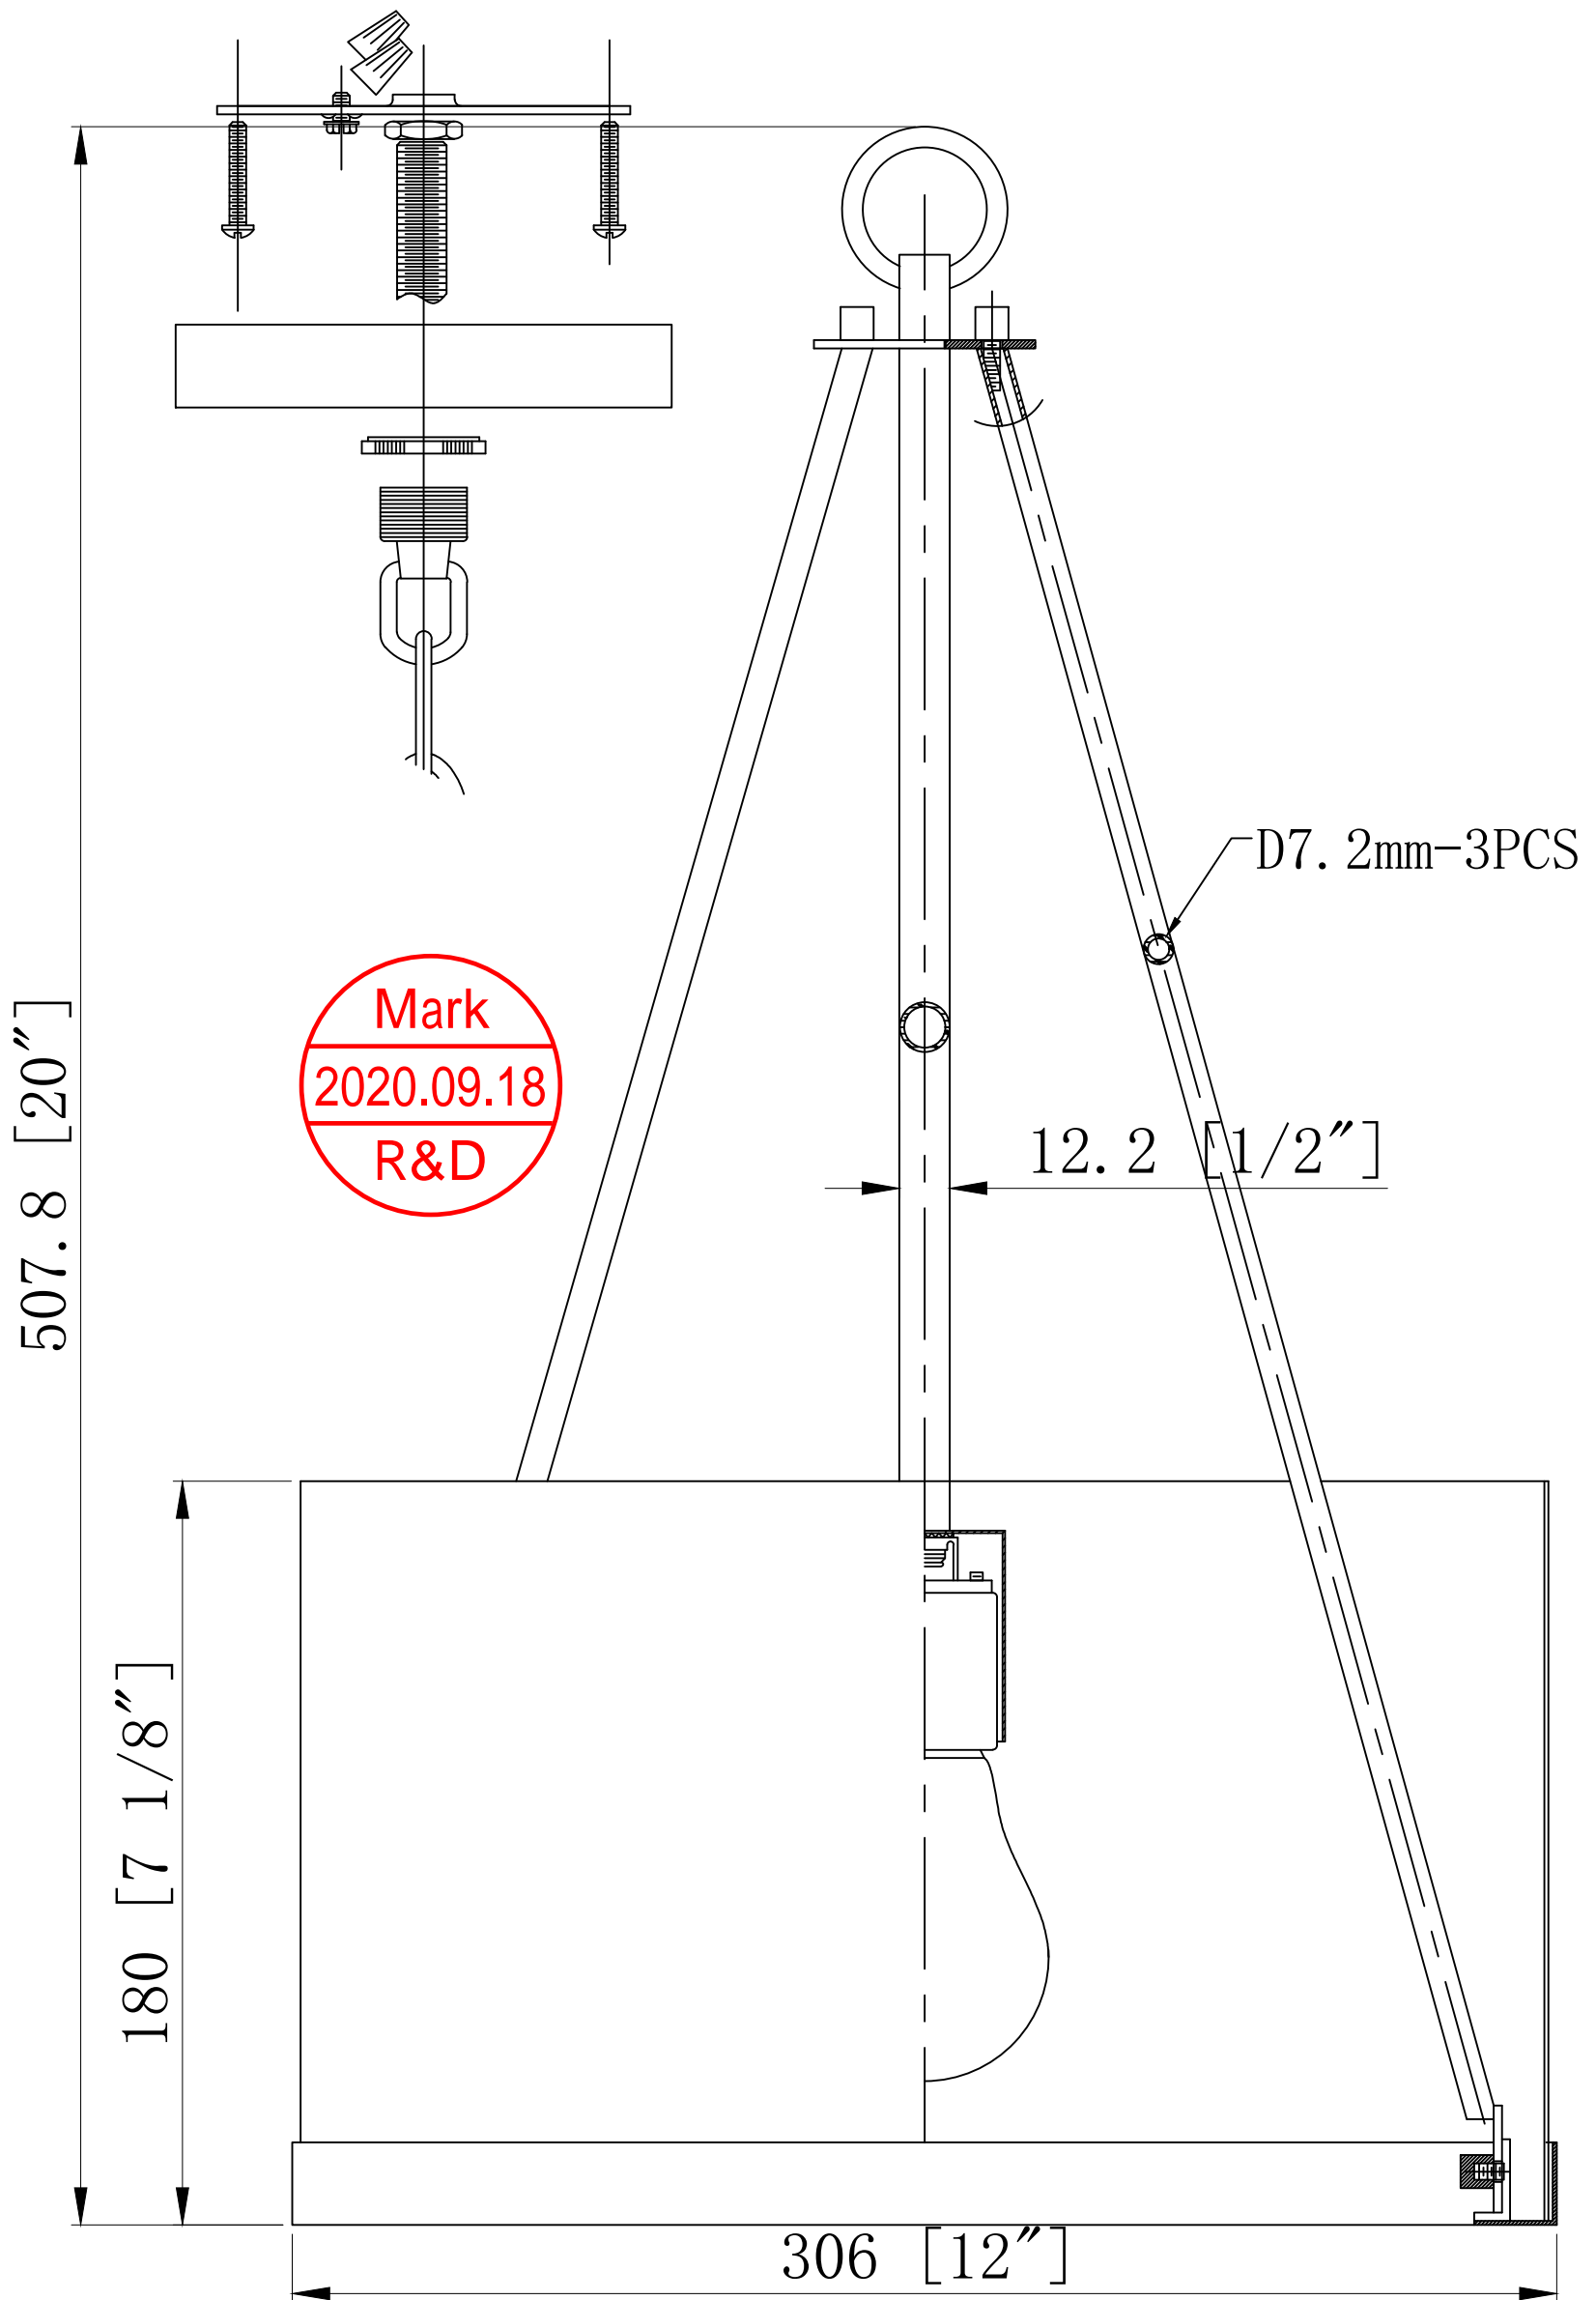

ITEM:WB19419A-Clear Glass

INNOVATIONS LIGHTING
DESIGN COPYRIGHT - 14/09/2020
ALL RIGHTS RESERVED AND MAY
NOT BE DUPLICATED WITHOUT OUR
WRITTEN PERMISSION