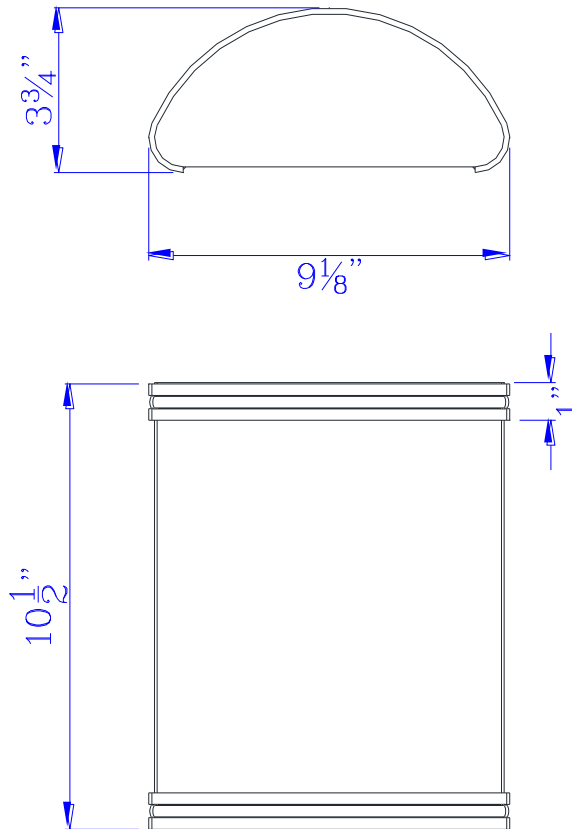

Project: _____

Catalog No.: _____

Lamp/Wattage: _____

- Model No:** LA-169-PS
Description: 18W PLC Acrylic Wall Lamp (Ballast included)
Material: Metal
Finish : PS
Width/ 9 1/8"
Height: 10 1/2"
Reach/Depth: 3 3/4"
Wattage : 18W
Socket : G24Q-2
Bulb: PLC
Shade No:
Material: Acrylic
Shade size: 8 1/2" X 9 1/8"