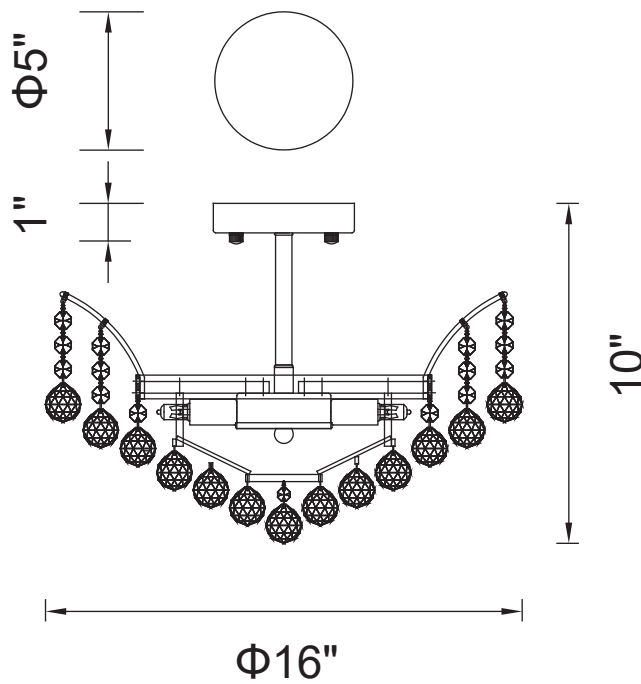

PROJECT: _____

FIXTURE TYPE: _____

LOCATION: _____

CONTACT/PHONE: _____

Item	8010C16C
Collection	POSH
Finish	Chrome
Glass	-----
Crystal	Clear
Input	120V AC,60HZ,AC

Shade	-----
Length/Dia.	16"
Width/Ext.	-----
Height	10"
Maximum	-----
Lumens	-----

Light Source	G9
Bulb Info.	5×40W
Included	-----
Dimmable	Yes
Color	-----
Weight	