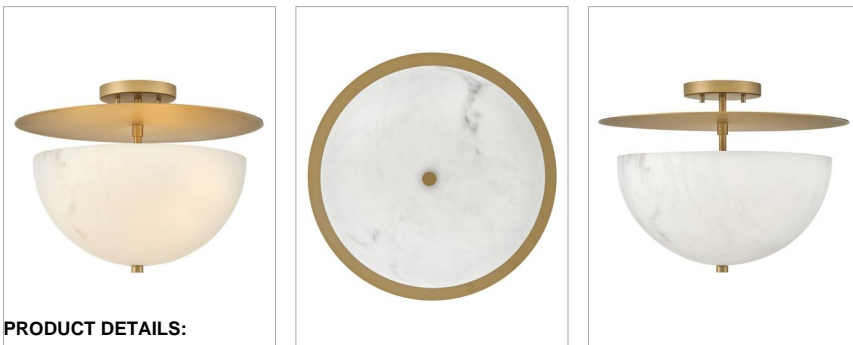

INEZ

FR41023LCB

MEDIUM SEMI-FLUSH MOUNT

The Inez collection features a slim tapered stem that draws the eye to its Faux Alabaster shade, creating a streamlined silhouette with transitional design influences for an effortlessly chic look. Available in a Lacquered Brass or Black Oxide finish.

DETAILS	
FINISH:	Lacquered Brass
MATERIAL:	Steel
GLASS:	Cloudstone
DIMMABLE:	No

DIMENSIONS	
WIDTH:	16.3"
HEIGHT:	12"
WEIGHT:	4.7lb

LIGHT SOURCE	
LIGHT SOURCE:	Socketed
WATTAGE:	3-5w Cand. LED, 60w Equiv.
VOLTAGE:	120v

MOUNTING	
CANOPY:	5" Dia.

SHIPPING	
CARTON LENGTH:	18.4
CARTON WIDTH:	18.4
CARTON HEIGHT:	12.8
CARTON WEIGHT:	6.2

PRODUCT DETAILS:

- Suitable for use in dry (indoor) locations as defined by NEC and CEC. Meets United States UL Underwriters Laboratories & CSA Canadian Standards Association Product Safety Standards.
- Merging the best of traditional and modern elements with a sophisticated and streamlined look