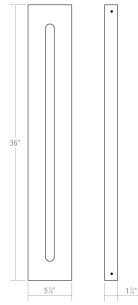

Project:

Tairu LED Sconce Spec Sheet

SKU: 7449.74-WL Learn more at:
<https://sonnemanlight.com/tairu-led-sconce>

Description: A curved rectilinear reflector symmetrically radiates light from the centered LED source, softly illuminating the surrounding area.

Type #:

Dimensions

| | |
|-------------------------------|-------|
| Height: | 36" |
| Width: | 5.75" |
| Extends: | 2" |
| Minimum Extension: | 2" |
| Maximum Extension: | 2" |
| Size: | 36" |
| Canopy/Backplate/Base Width: | 4.5 |
| Canopy/Backplate/Base Height: | 36 |

Installation

| | |
|---------------------------|-------------------------------|
| Installation: | Licensed electrician required |
| Installation Orientation: | Vertical |

Shipping

| | |
|------------------------|-------------------|
| Carton 1 L x W x H: | 40" X 11" X 7" |
| Carton 1 Gross Weight: | 14 LBS |
| Fixture Weight: | 12 |