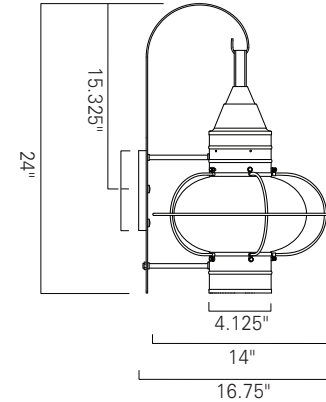

Post and Ceiling also available see 1510, 1511, 1508

Classic Onion Small - 1513  
Black (BL) Clear Glass (CL)

Classic Onion Medium - 1512  
Gun Metal (GM) Seedy Glass (SE)

Classic Onion  
Post & Ceiling Available  
See 1510, 1511, 1508  
Technical Sheet

Classic Onion Large - 1509  
Black (BL) Clear Glass (CL)

Product Name / Model / Dimensions					Finish Options	Glass	Lamping Options
Classic Onion Small - 1513 Classic Onion Medium - 1512 Classic Onion Large - 1509					<b>Standard</b> Black (BL) Bronze (BR) Gun Metal (GM)	<b>Standard</b> Clear (CL) Seedy (SE)	<b>Standard</b> Incandescent (1) 100 Watt Edison
	Height	Width	Projection	TTO			
1513	16"	9"	10"	9.5"			
1512	18.5"	11.5"	12.5"	12"			
1509	24"	14.5"	15.75"	15.375"			
1513 Backplate 5 H X 4 W 1512 Backplate 6 H X 4.325 W 1509 Backplate 6.625 H X 5.875 W							