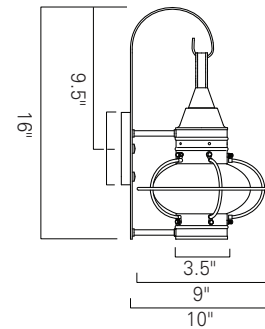

Post and Ceiling also available see 1510, 1511, 1508

Classic Onion Small - 1513  
Black (BL) Clear Glass (CL)

Classic Onion Medium - 1512  
Gun Metal (GM) Seedy Glass (SE)

Classic Onion  
Post & Ceiling Available  
See 1510, 1511, 1508  
Technical Sheet

Classic Onion Large - 1509  
Black (BL) Clear Glass (CL)

Product Name / Model / Dimensions					Finish Options	Glass	Lamping Options
Classic Onion Small - 1513 Classic Onion Medium - 1512 Classic Onion Large - 1509					<b>Standard</b> Black (BL) Bronze (BR) Gun Metal (GM)	<b>Standard</b> Clear (CL) Seedy (SE)	<b>Standard</b> Incandescent (1) 100 Watt Edison
	Height	Width	Projection	TTO			
1513	16"	9"	10"	9.5"			
1512	18.5"	11.5"	12.5"	12"			
1509	24"	14.5"	15.75"	15.375"			
1513 Backplate 5 H X 4 W 1512 Backplate 6 H X 4.325 W 1509 Backplate 6.625 H X 5.875 W							