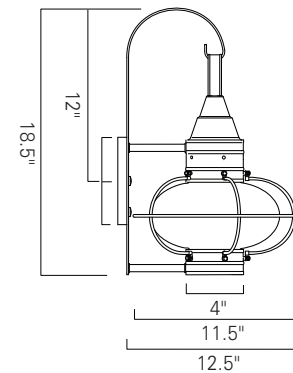

Post and Ceiling also available see 1510, 1511, 1508

Classic Onion Small - 1513  
Black (BL) Clear Glass (CL)

Classic Onion Medium - 1512  
Gun Metal (GM) Seedy Glass (SE)

Classic Onion  
Post & Ceiling Available  
See 1510, 1511, 1508  
Technical Sheet

Classic Onion Large - 1509  
Black (BL) Clear Glass (CL)

Product Name / Model / Dimensions					Finish Options	Glass	Lamping Options
Classic Onion Small - 1513 Classic Onion Medium - 1512 Classic Onion Large - 1509					<b>Standard</b> Black (BL) Bronze (BR) Gun Metal (GM)	<b>Standard</b> Clear (CL) Seedy (SE)	<b>Standard</b> Incandescent (1) 100 Watt Edison
	Height	Width	Projection	TTO			
1513	16"	9"	10"	9.5"			
1512	18.5"	11.5"	12.5"	12"			
1509	24"	14.5"	15.75"	15.375"			
1513 Backplate 5 H X 4 W 1512 Backplate 6 H X 4.325 W 1509 Backplate 6.625 H X 5.875 W							