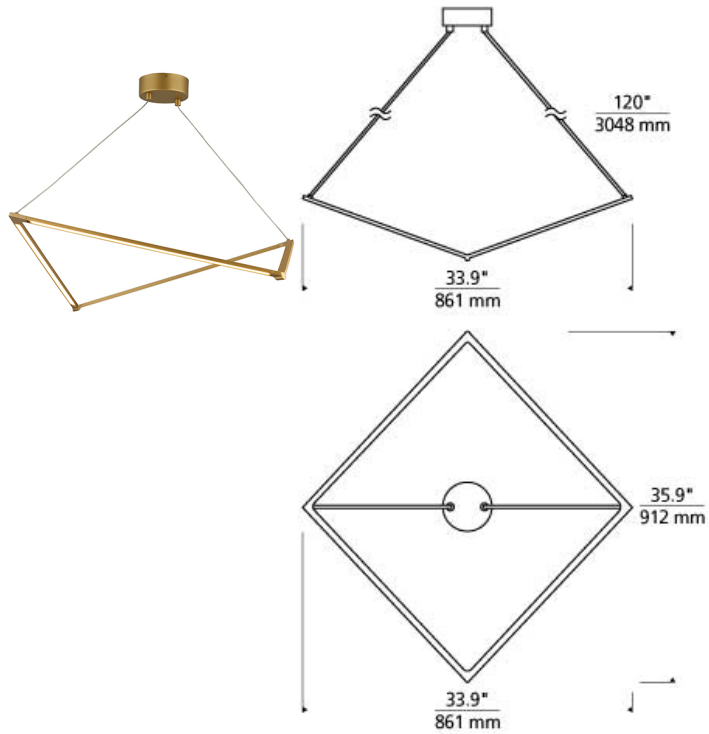

Balto Linear Suspension LED

DESCRIPTION

The Balto linear suspension by Tech Lighting exudes light from all angles through its interweaving lines. Sleek lines are suspended by distinctive cables forming a triangular shape producing a contemporary geometric silhouette. The fully dimmable integrated LED emits a high lumen output at 3000K while an acrylic lenses diffuser provides softly diffused light onto surfaces below for a glare-free lighting experience. The Balto linear suspension is available in two on-trend finish options, Satin Gold and Gun Metal, both colors further enhance its contemporary style. Scaling at 33.9" in length and 35.86" in width the Balto is ideal for dining room lighting, foyer lighting and conference room lighting. Includes 10' of field-cuttable cable. LED includes (1) 45w watt 2456 delivered lumens 90 CRI 3000K LED module. Dimmable with a low-voltage electronic dimmer. 120v or 277v.

WEIGHT

2-2.5lb / 0.91-1.13kg ±

satin gold

gunmetal

ORDERING INFORMATION

700 SYSTEM	BLT	FINISH	LAMP
LS	LINEAR SUSPENSION	GM GUNMETAL G SATIN GOLD	-LED930 INTEGRATED LED 90 CRI 3000K 120V (T24) -LED930-277 INTEGRATED LED 90 CRI 3000K 277V (T24)