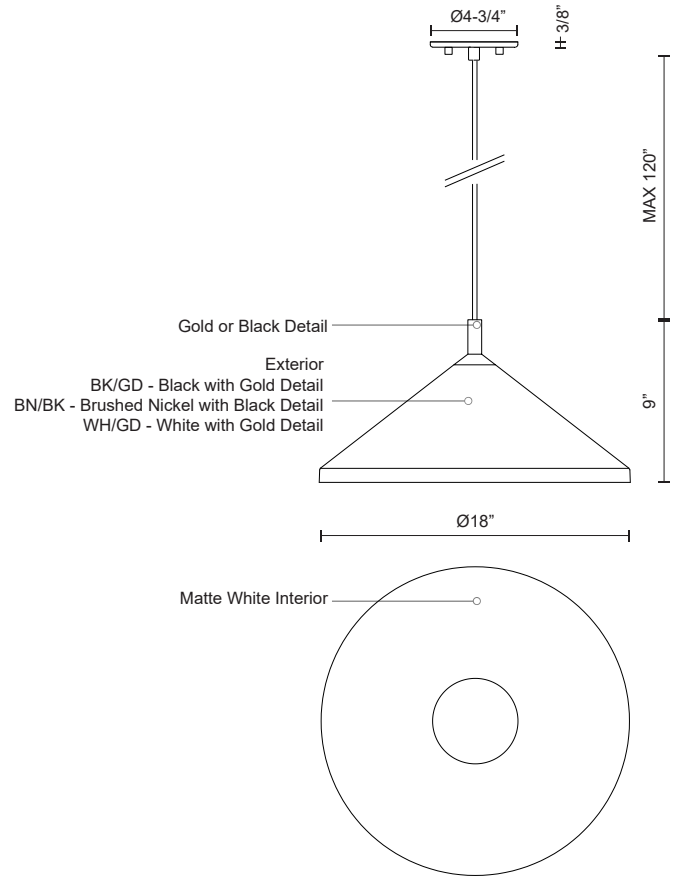

DOROTHY 493118

PENDANTS

PROJECT

493118-BK/GD
Black with Gold
detail

493118-BN/BK
Brushed Nickel with
Black detail

493118-WH/GD
White with Gold
detail

SPECIFICATION DETAILS

Fixture Dimensions	D18" x H9"
Lamp Type	Incandescent, Medium Base
Wattage	1 x 60W
Voltage	120V
Shade Details	Spun Aluminum Shade
Adjustable	Yes
Wire Length	120" Max
Wire Type	BK, BN - Black Braided Cord; WH - White Braided Cord;
Minimum Hang Height	15"
Sloped Ceiling Adaptable	Yes
Location	Dry
Bulbs Included	No
Canopy Dimensions	D4-3/4" x H3/8"

* For custom options, consult factory for details.

* For warranty information, please visit www.kuzcolighting.com/warranty

DESCRIPTION

Single lamp pendant with conical aluminum shade with fine powder-coated or plated finishes with contrasting finial. Exterior shade colors are black or white with gold detail or brushed nickel with black detail. Suspended by cloth cable. Available in 2 sizes.