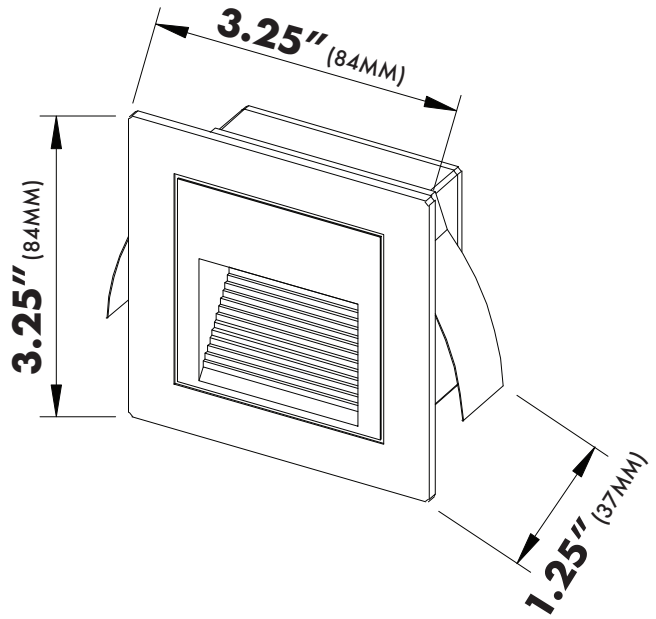

SPECIFICATIONS

• LUMENS	9
• WATTS	1W
• VOLTAGE	12V AC
• CRI	90
• CCT	3000K
• WET LISTED	IP67
• DIFFUSER	GLASS
• MATERIAL	ALUMINUM WITH UV POWDER COATING
• FINISH	BLACK
• LIFETIME	50,000 HOURS
• TRANSFORMER REQUIRED (NOT INCLUDED)	
• ETL LISTED	
• WARRANTY	5-YEAR LIMITED

MODEL#VOS54478
DIMENSIONS

OVERALL: **3.25" x 1.25" x 3.25"** (84MMx37MMx84MM)

THE MEASUREMENTS ARE ROUNDED TO THE NEAREST 1/4"

AVAILABLE FINISHES