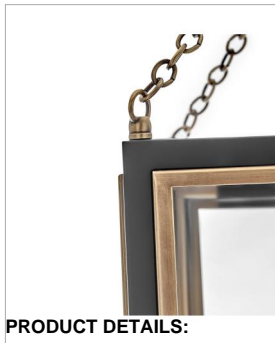

SHAW

32988BK

MEDIUM MULTI TIER PENDANT

Traditional in style, and unique in character, Shaw is distinguished by its dramatic frame and enchanting design elements. Robust clear glass panels, the rich two-tone finish combination, and a captivating fine chain detail unite to deliver dashing heritage charm.

DETAILS	
FINISH:	Black
MATERIAL:	Steel
GLASS:	Clear
SLOPE DEGREE:	90
DIMMABLE:	YES, WITH DIMMABLE LAMP (NOT INCLUDED)

DIMENSIONS	
WIDTH:	15.5"
HEIGHT:	41.3"
WEIGHT:	32.7lb

LIGHT SOURCE	
LIGHT SOURCE:	Socketed
WATTAGE:	8-5w Cand. LED, 60w Equiv.
VOLTAGE:	120v

MOUNTING	
CANOPY:	5.5" Dia.
LEAD WIRE:	1 X 120"
MAX HEIGHT:	74.3

SHIPPING	
CARTON LENGTH:	34.7
CARTON WIDTH:	18.1
CARTON HEIGHT:	21.9
CARTON WEIGHT:	45.8

PRODUCT DETAILS:

- This item may be hung on a sloped ceiling
- This fixture includes multiple down stems in various lengths to customize the installation height of the fixture, including one 6" stem and two 12" stems
- Suitable for use in dry (indoor) locations as defined by NEC and CEC. Meets United States UL Underwriters Laboratories & CSA Canadian Standards Association Product Safety Standards.
- Ideal for vintage filament bulbs (not included)
- Classic, elegant lines and timeless details enhance a traditional space