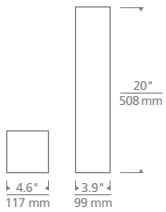

SPECIFICATIONS

DELIVERED LUMENS	557 (3000K) up & down, 199 (3000K) down only
WATTS	18.9 up & down, 8.4 down only
VOLTAGE	Universal 120V-277V
DIMMING	Dimmable with most LED compatible ELV & TRIAC dimmers + 0-10V
LIGHT DISTRIBUTION	Symmetric or Asymmetric depending on barn doors position
OPTICS	Adjustable beam spread
MOUNTING OPTIONS	Wall
CCT	3000K
CRI	90+
COLOR BINNING	3 Step
BUG RATING	B0-U3-G0
DARK SKY	Compliant (Downlight version only)
WET LISTED	IP65
GENERAL LISTING	ETL, ADA
CALIFORNIA TITLE 24	Can be used to comply with CEC 2016 Title 24 Part 6 for outdoor use. Registration with CEC Appliance Database not required.
START TEMP	-30°C
FIELD SERVICEABLE LED	No
CONSTRUCTION	Aluminum
HARDWARE	Stainless Steel
FINISH	Powder Coat
LED LIFETIME	L70; 70,000 Hours
WARRANTY*	5 Years
WEIGHT	8 lbs.

VEX 20
OUTDOOR WALL
shown in black

* Visit techlighting.com for specific warranty limitations and details.

ORDERING INFORMATION

SERIES	CRI/CCT	LENGTH	FINISH	FUNCTION	VOLTAGE
7000WVEX	930 90 CRI 3000K	20 20"	B BLACK Z BRONZE H CHARCOAL (4" ONLY) W WHITE (4" ONLY)	DO DOWNLIGHT ONLY UD UPLIGHT & DOWNLIGHT	UNV 120V - 277V