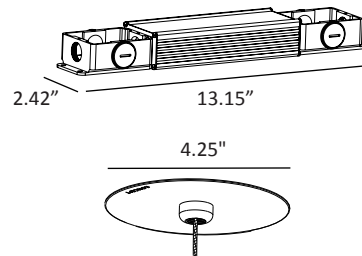

Dimensions

16-T: 18.4"
24-T: 26.39"

16-T: 15.9"
24-T: 22.88"

Canopy

Remote Transformer

LEED information

Integrative Process

To support high-performance, cost-effective project outcomes through an early analysis of the interrelationships among systems. Koncept's LED lighting fixtures operate at high efficacy, therefore helping to minimize energy costs. All Koncept lighting fixtures are dimmable so that occupants can choose the appropriate setting to avoid energy overuse.