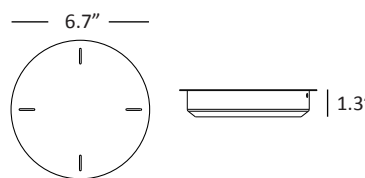

ZBP	Light Bar Length (in) (this is length of each light bar, NOT length of fixture.)	Model T	Light Temperature (K)	Finish	Mount
	16		2,700*	Silver (SIL)	Canopy (CNP)**
	24		3,000 (SW)	Matte Black (MTB)	Remote Transformer (RTM)**
	36*		3,500*	Matte White (MWT)	
	48*		4,000*	Gold (GLD)*	
			4,500*		
			5,000*		

Dimensions

16-T: 18.4"
24-T: 26.39"

16-T: 15.9"
24-T: 22.88"

Canopy

Remote Transformer

LEED information

Integrative Process

To support high-performance, cost-effective project outcomes through an early analysis of the interrelationships among systems. Koncept's LED lighting fixtures operate at high efficacy, therefore helping to minimize energy costs. All Koncept lighting fixtures are dimmable so that occupants can choose the appropriate setting to avoid energy overuse.