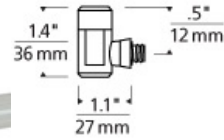

W A L L M O N O R A I L

Wall MonoRail FreeJack Connector

DESCRIPTION

Adapts almost any FreeJack head to Tech Lighting's Wall MonoRail system (see element for details). For Wall MonoRail only.

INSTALLATION

Two-piece connector unscrews to install around Wall MonoRail; FreeJack male connector fits into bottom and twists to tighten.

OTHER

For use with most FreeJack heads (sold separately). Note: Wall MonoRail FreeJack Connectors are included with all WMO-prefixed FreeJack heads; order additional if required by layout.