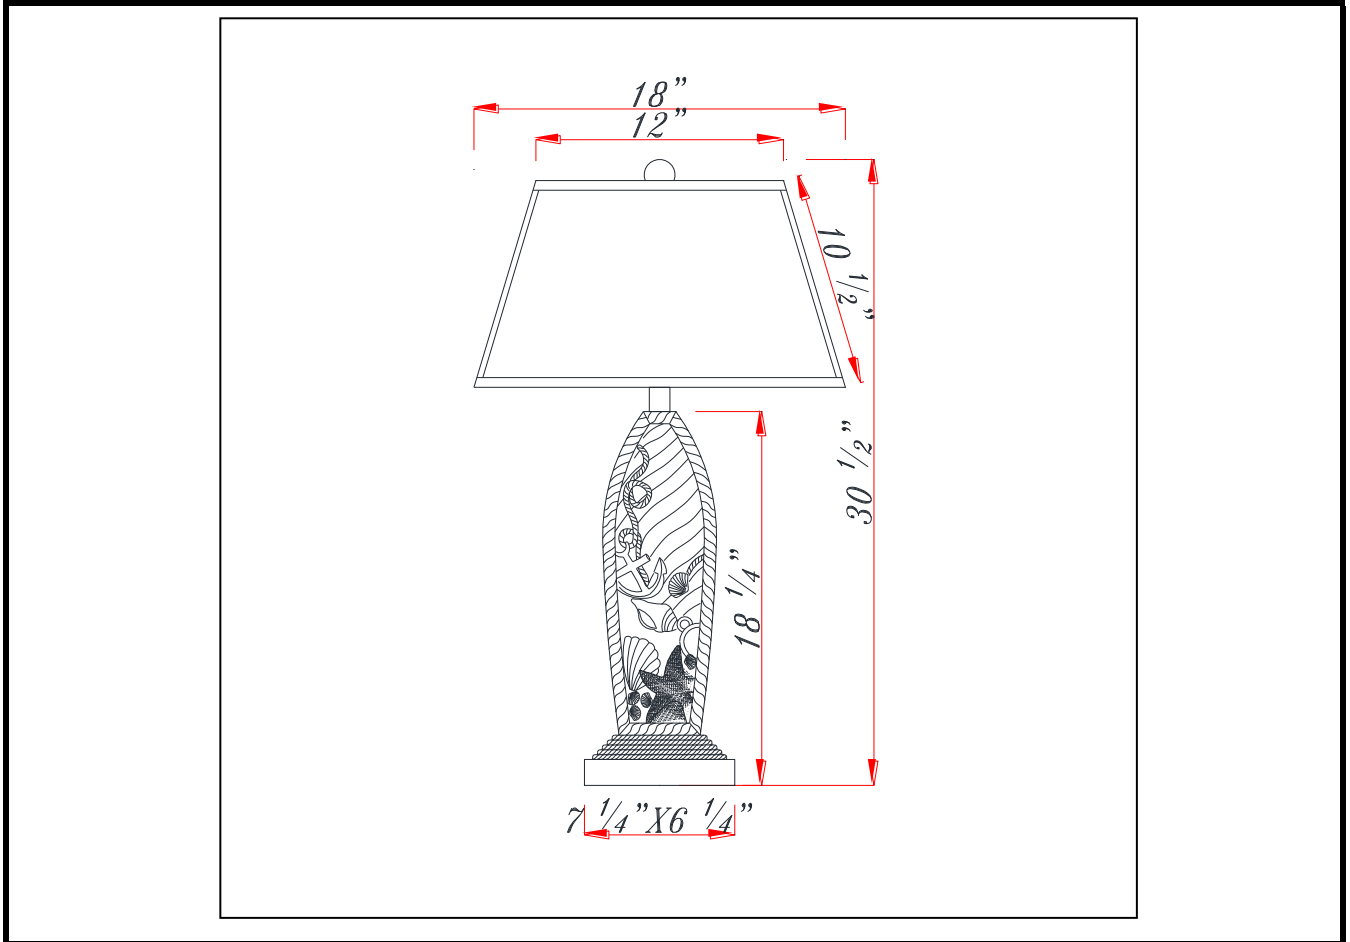

Project: _____

Catalog No.: _____

Lamp/Wattage: _____

Drawing:

- Model No:** BO-2611TB
- Description:** 150W 3 way Pompano resin table lamp with soft back fabric shade
- Material:** Resin
- Finish :** Distressed Rope
- Height:** 30 1/2"
- Base Width:** 7 1/4"x 6 1/4"
- Wattage :** 150W
- Socket :** E26
- Bulb:** 3-Way Rotary Socket Switch
- Shade No:**
- Material:** Linen
- Shade size:** (8"+12")x(12"+18")x10"