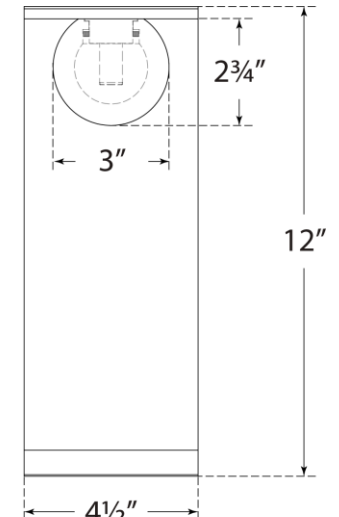

TEAR SHEET

Pertica Small Desk Lamp

Item # KW 3521PN-ALB

Designer: Kelly Wearstler

Height: 12"

Width: 4.5"

Extension: 8"

Base: 4.5" x 8" Decorative

Finishes: MAB, MBZ, PN

Shade Treatments: ALB

Socket: Dedicated LED w/ Dimmer on Back of Body

Wattage: 6w (700lm)

Weight: 8 Pounds

Note: Alabaster is a Natural Stone | Variations in Color and Texture are Expected

Side View

Front View