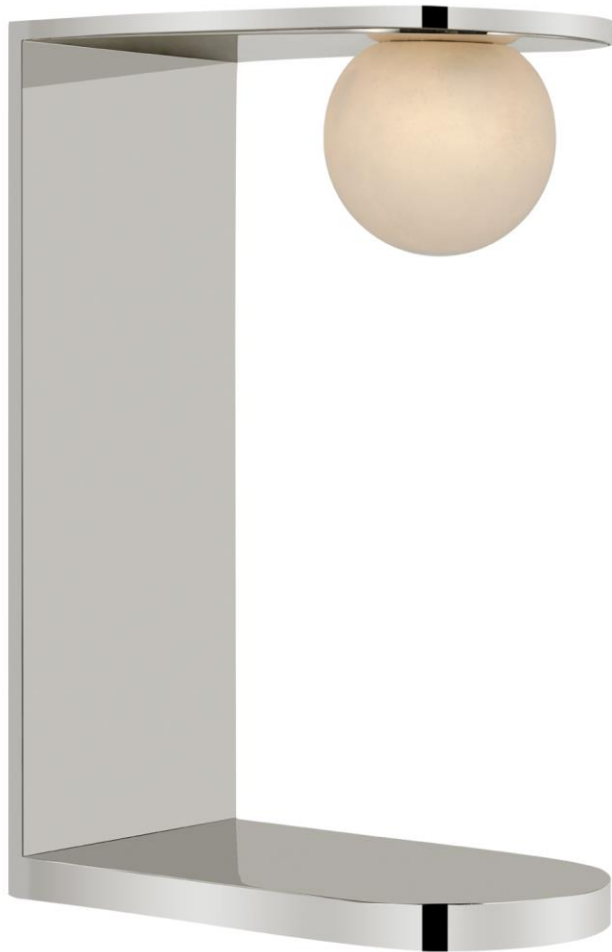

TEAR SHEET

Pertica Small Desk Lamp

Item # KW 3521PN-ALB

Designer: Kelly Wearstler

Height: 12"

Width: 4.5"

Extension: 8"

Base: 4.5" x 8" Decorative

Finishes: MAB, MBZ, PN

Shade Treatments: ALB

Socket: Dedicated LED w/ Dimmer on Back of Body

Wattage: 6w (700lm)

Weight: 8 Pounds

Note: Alabaster is a Natural Stone | Variations in Color and Texture are Expected

Side View

Front View