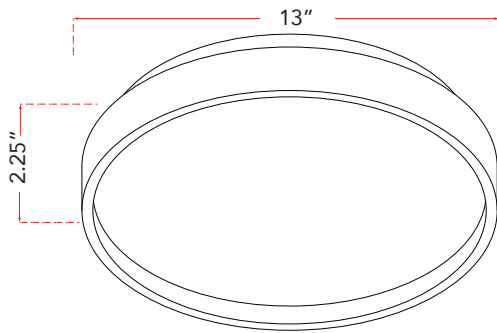

ABRA MODEL 30052FM-WH

13" Low Profile Flushmount with Soft Uplight

FAMILY NAME Tambourine

UPC 00810035192140

FIXTURE MATERIAL

Frame Material	Finishes Available	Diffuser Type	Diffuser Finish
Acrylic	BL-Black WH-White	Acrylic	Frosted

DIMENSIONS IN INCHES

Fixture			Mounting Plate
Diameter	Height	o.a.h	Diameter
13	2.25	5	10

CERTIFICATION

Label	Location	Rating
cETLus	Ceiling	Damp Location

LAMPING

Lamp Type	Lamp qty	Wattage	Max Wattage	Base	Kelvin	CRI	Initial Lumen's	Delivered Lumen's	Voltage
LED	1	20w	20w	Module	3000k	90	1700	1190 estimated	120v