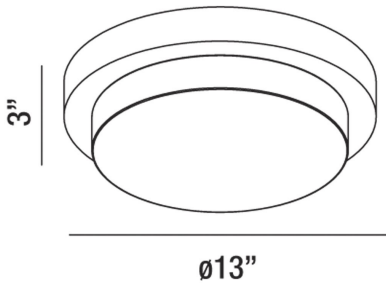

PROJECT INFORMATION

Job Name: Date: Type:

Comments: