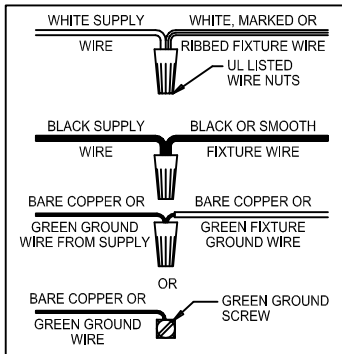

CAUTION: Read instructions carefully and turn electricity off at main circuit breaker panel before beginning installation.

400120

WARNING - If any Special Control Devices are used with this Fixture, Follow the Instructions Carefully to assure full compliance with N.E.C. requirements. If there are any questions, contact a Qualified Electrical Contractor.
WARNING - This product contains chemicals known to the State of California to cause cancer, birth defects and /or other reproductive harm. Thoroughly wash hands after installing, handling, cleaning, or otherwise touching this product.
CAUTION - All glass is fragile, use care when handling Glass component (s) and or Lamp (s) .

CANOPY MOUNTING & WIRE CONNECTION ASSEMBLY STEPS:

ADJUST HEIGHT WITH "D"
 N — A (TO LOCK)
 RÉGLEZ LA HAUTEUR AVEC "D"
 N — A (À VERROUILLER)
 AJUSTA LA ALTURA CON "D"
 N — A (APRETAR)

B, C, G & V
 (NOT FURNISHED)
 (NON FOURNIE)
 (NO INCLUIDA)

1. D,E → A
2. B,A → C
3. N,P,H → D
4. P → H (TO LOCK) (À VERROUILLER) (APRETAR)
5. F → M
6. L → M
7. J,K → L
8. L → H
9. F → L,K,J,H,D
10. F → G
11. J,K → H

FIXTURE ASSEMBLY STEPS:

1. R → Q
2. U,T → S
3. V → S