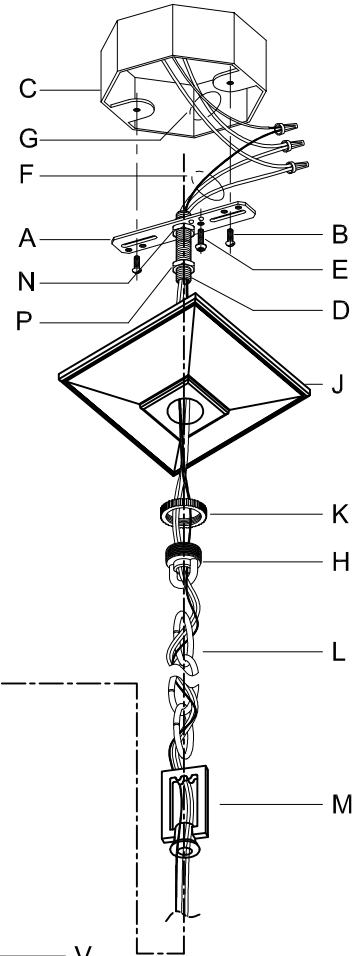

CAUTION: Read instructions carefully and turn electricity off at main circuit breaker panel before beginning installation.

400120

WARNING - If any Special Control Devices are used with this Fixture, Follow the Instructions Carefully to assure full compliance with N.E.C. requirements. If there are any questions, contact a Qualified Electrical Contractor.
WARNING - This product contains chemicals known to the State of California to cause cancer, birth defects and /or other reproductive harm. Thoroughly wash hands after installing, handling, cleaning, or otherwise touching this product.
CAUTION - All glass is fragile, use care when handling Glass component (s) and or Lamp (s) .

CANOPY MOUNTING & WIRE CONNECTION ASSEMBLY STEPS:

ADJUST HEIGHT WITH "D"
 N — A (TO LOCK)
 RÉGLEZ LA HAUTEUR AVEC "D"
 N — A (À VERROUILLER)
 AJUSTA LA ALTURA CON "D"
 N — A (APRETAR)

B, C, G & V
 (NOT FURNISHED)
 (NON FOURNIE)
 (NO INCLUIDA)

1. D,E → A
2. B,A → C
3. N,P,H → D
4. P → H (TO LOCK) (À VERROUILLER) (APRETAR)
5. F → M
6. L → M
7. J,K → L
8. L → H
9. F → L,K,J,H,D
10. F → G
11. J,K → H

FIXTURE ASSEMBLY STEPS:

1. R → Q
2. U,T → S
3. V → S