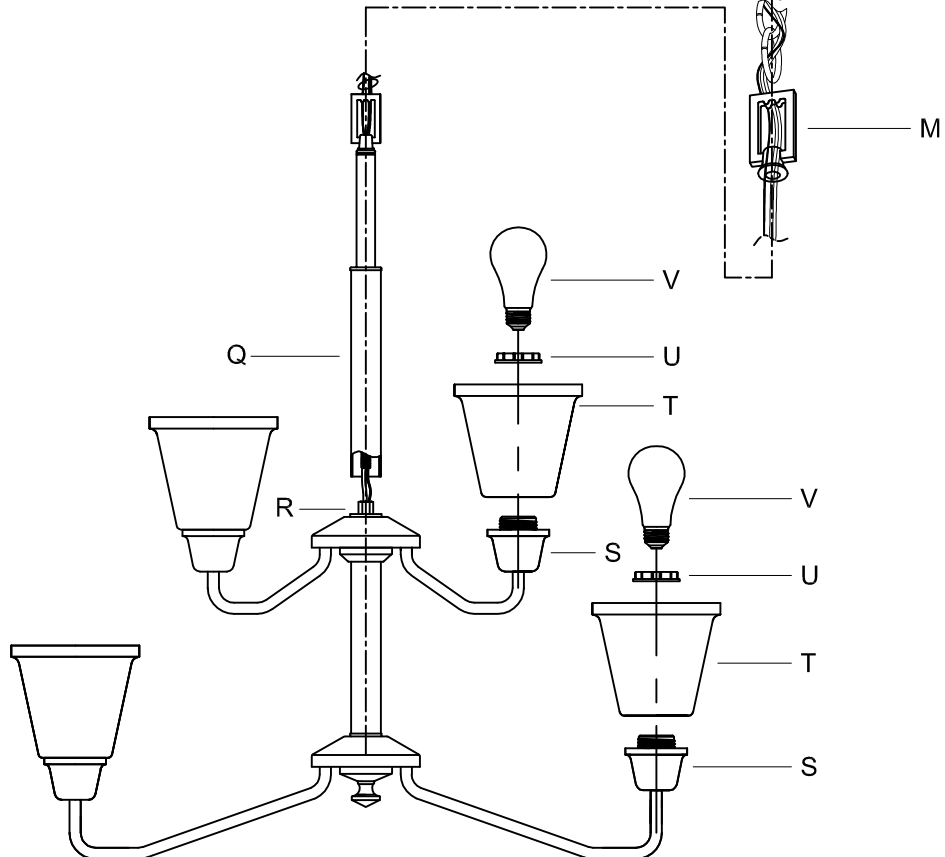

CAUTION: Read instructions carefully and turn electricity off at main circuit breaker panel before beginning installation.

400120

WARNING - If any Special Control Devices are used with this Fixture, Follow the Instructions Carefully to assure full compliance with N.E.C. requirements. If there are any questions, contact a Qualified Electrical Contractor.
WARNING - This product contains chemicals known to the State of California to cause cancer, birth defects and /or other reproductive harm. Thoroughly wash hands after installing, handling, cleaning, or otherwise touching this product.
CAUTION - All glass is fragile, use care when handling Glass component (s) and or Lamp (s) .

CANOPY MOUNTING & WIRE CONNECTION ASSEMBLY STEPS:

ADJUST HEIGHT WITH "D"
 N — A (TO LOCK)
 RÉGLEZ LA HAUTEUR AVEC "D"
 N — A (À VERROUILLER)
 AJUSTA LA ALTURA CON "D"
 N — A (APRETAR)

B, C, G & V
 (NOT FURNISHED)
 (NON FOURNIE)
 (NO INCLUIDA)

1. D,E → A
2. B,A → C
3. N,P,H → D
4. P → H (TO LOCK) (À VERROUILLER) (APRETAR)
5. F → M
6. L → M
7. J,K → L
8. L → H
9. F → L,K,J,H,D
10. F → G
11. J,K → H

FIXTURE ASSEMBLY STEPS:

1. R → Q
2. U,T → S
3. V → S