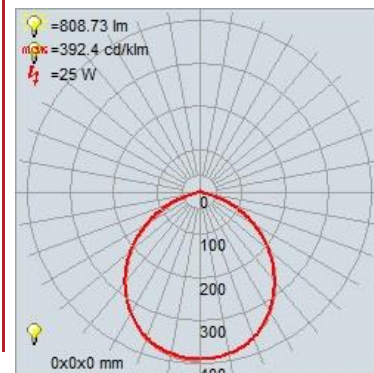

IES FILE

In addition to Access Lighting's purchase and warranty terms and conditions, by signing below or placing an order, you agree that you are authorized to bind the entity placing any order and acknowledge the following: All of sizes and measurements are approximate and all images are for illustrative purposes only. In the event of an inconsistency, the "Product Measurements" section controls. There also may be slight differences in the colors and designs compared to the displayed and printed images.

Signature: _____

Print Name _____ Date: _____

Toll Free 800-828-5483 www.AccessLighting.com

301 Piedmont Grove Park, Suite A, Greenville, SC 29611

** NOTE: All measurements are rounded up to the 1/4 inch. There is no warranty on any replaceable bulbs, even if included with the fixture.

Copyright Access Lighting Corp. All information is subject to change without notice.

2/18/2024

49930LEDDCS-MBL_WHT.pdf