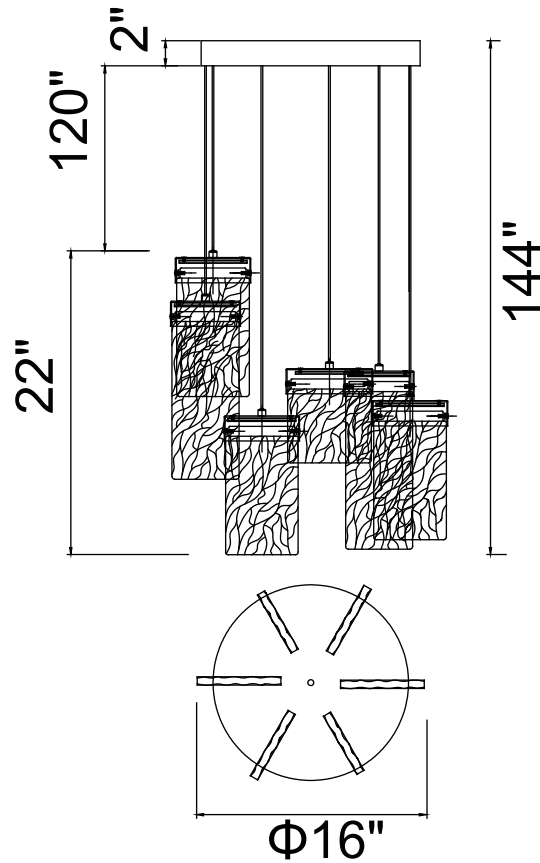

PROJECT: _____
 FIXTURE TYPE: _____
 LOCATION: _____
 CONTACT/PHONE: _____

Item	1090P16-6-269
Collection	CAROLINA
Finish	Pewter
Glass	Clear
Crystal	-----
Input	120V AC,60HZ,AC

Shade	-----
Length/Dia.	16"
Width/Ext.	-----
Height	22"
Maximum	144"
Lumens	2600

Light Source	LED
Bulb Info.	50W
Included	-----
Dimmable	Yes
Color	3000K
Weight	15.0KG