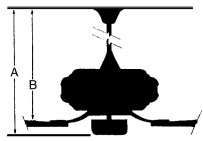

MEASUREMENTS

Blade Finish:		Reversible Blades:	
		No	
Blade Material:		Slope:	
MDF Construction		No	
Blade Sweep:	No. of Blades:	Blade Pitch:	Hanging Weight:
52"	5	12 degrees	13.82
Downrod 1:	Downrod 1 Outside Dia:	Downrod 2:	Downrod 2 Outside Dia:
6	0.75		
Ceiling to Lowest Point: (Dim A)	Ceiling to Blade (Dim B)	Lead Wire:	Motor Size:
12.25	9.75	80	153x13mm